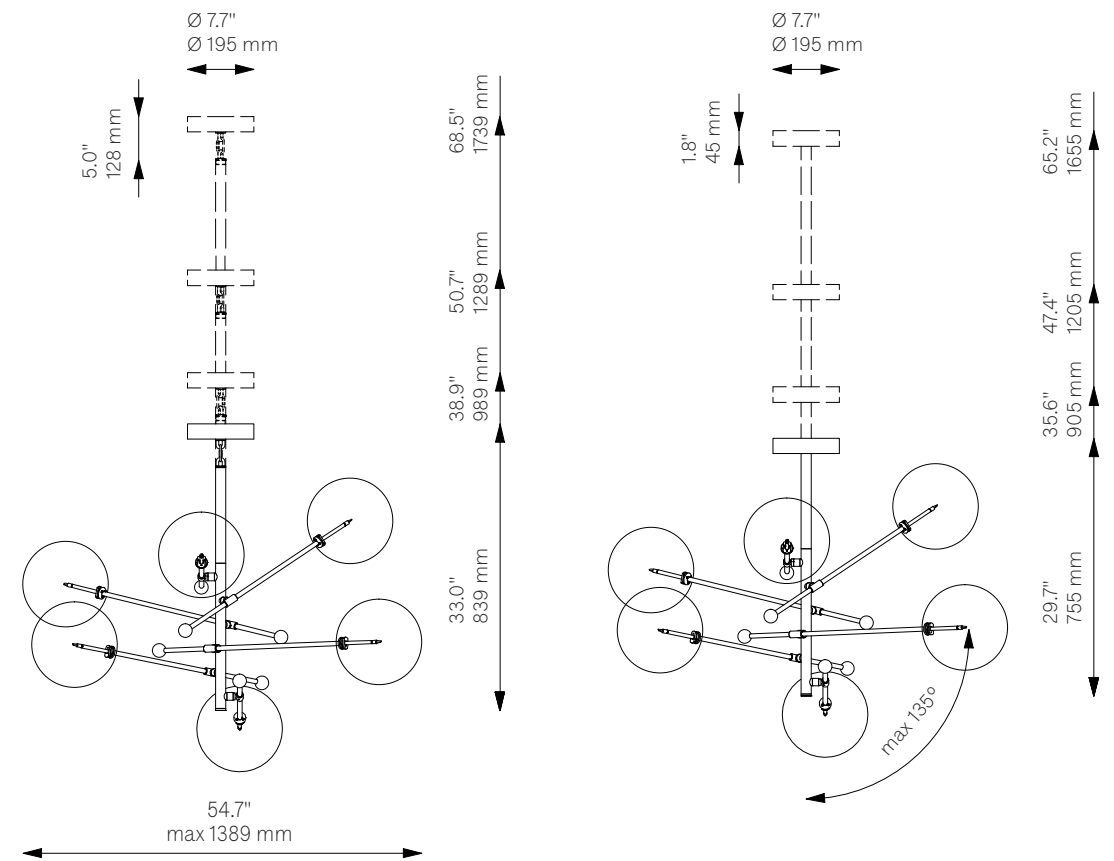

RD15 6 Arms

Chandelier - B013

Unavailable in the USA and Canada.

Classic Collection

Schwung Product Information

Glass Lampshades	6 x Ø 250 mm / Ø 9.8" Borosilicate Transparent Glass		
Weight	16.5 kg / 36.38 lb		
Light Source	LED Bulb (included)	6 x 1.6 W	
	Max Wattage	6 x 5 W	
	Total Lumens	1080 lm	
	Color Temperature	2700 K	
	Bulb Base	G4, 12 V	
	Power Supply	230/120V CE/UL	
	Dimmable with electronic dimmers only (ELV, trailing edge)		
Finishes	LBB / Lacquered Burnished Brass BGM / Black Gunmetal PN / Polished Nickel (extra charge of 25%)		
Extension Rods (Included)	1 x 150 mm 1 x 5.9"	1 x 300 mm 1 x 11.8"	1 x 450 mm 1 x 17.7"
Canopy (Vaulted Ceiling Compatible)	Ø 195 mm Ø 7.7"	H 45 mm H 1.8"	
CE/UL Certified	CE/UL		
Ingress Protection	IP 20		