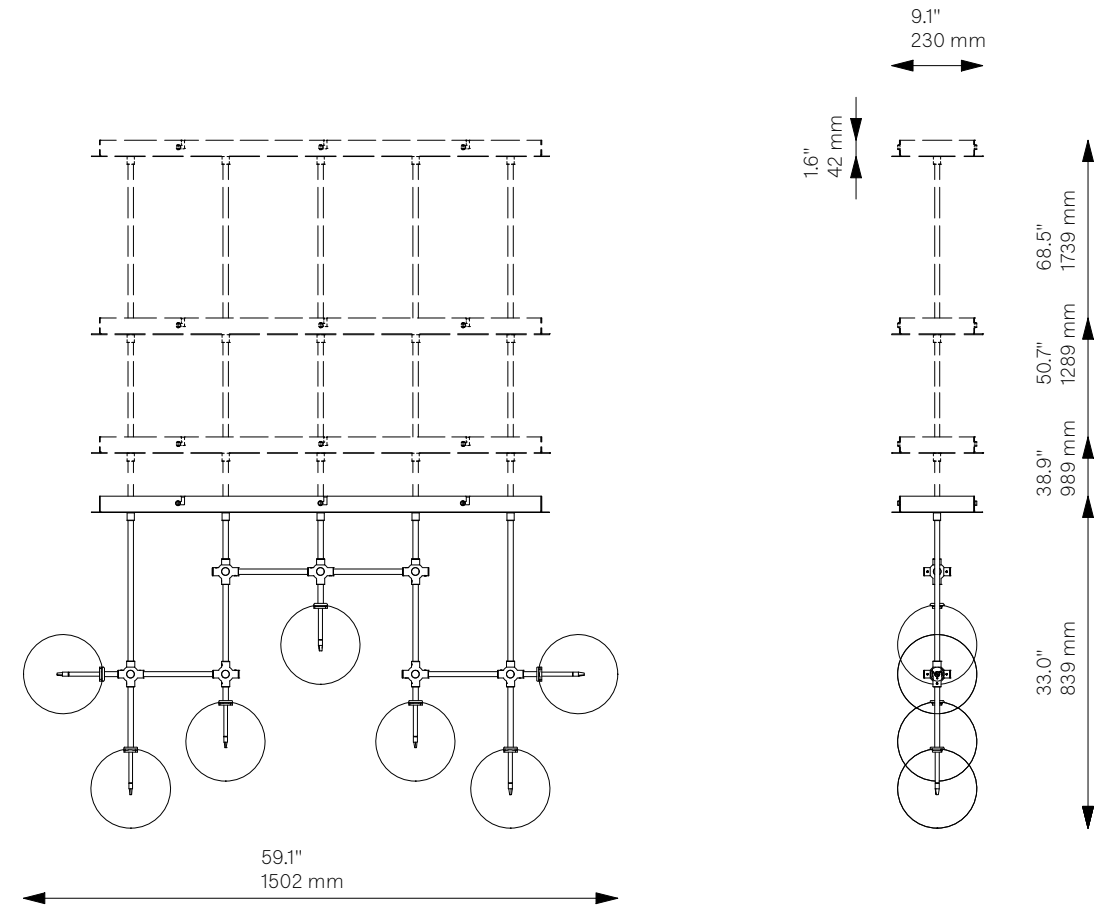

Schwung Product Information

Soap B7 MD

Chandelier - B027

Unavailable in the USA and Canada.

Classic Collection

Glass Lampshades	7 x Ø 200 mm / Ø 7.9" Borosilicate Transparent Glass		
Weight	21.5 kg / 47.4 lb		
Light Source	LED Bulb (included)	7 x 1.6 W	
	Max Wattage	7 x 5 W	
	Total Lumens	1260 lm	
	Color Temperature	2700 K	
	Bulb Base	G4, 12 V	
	Power Supply	230/120V CE/UL	
	Dimmable with electronic dimmers only (ELV, trailing edge)		
Finishes	LBB / Lacquered Burnished Brass BGM / Black Gunmetal		
Extension Rods (Included)	5 x 150 mm 5 x 5.9"	5 x 300 mm 5 x 11.8"	5 x 450 mm 5 x 17.7"
CE/UL Certified	CE/UL		
Ingress Protection	IP 20		