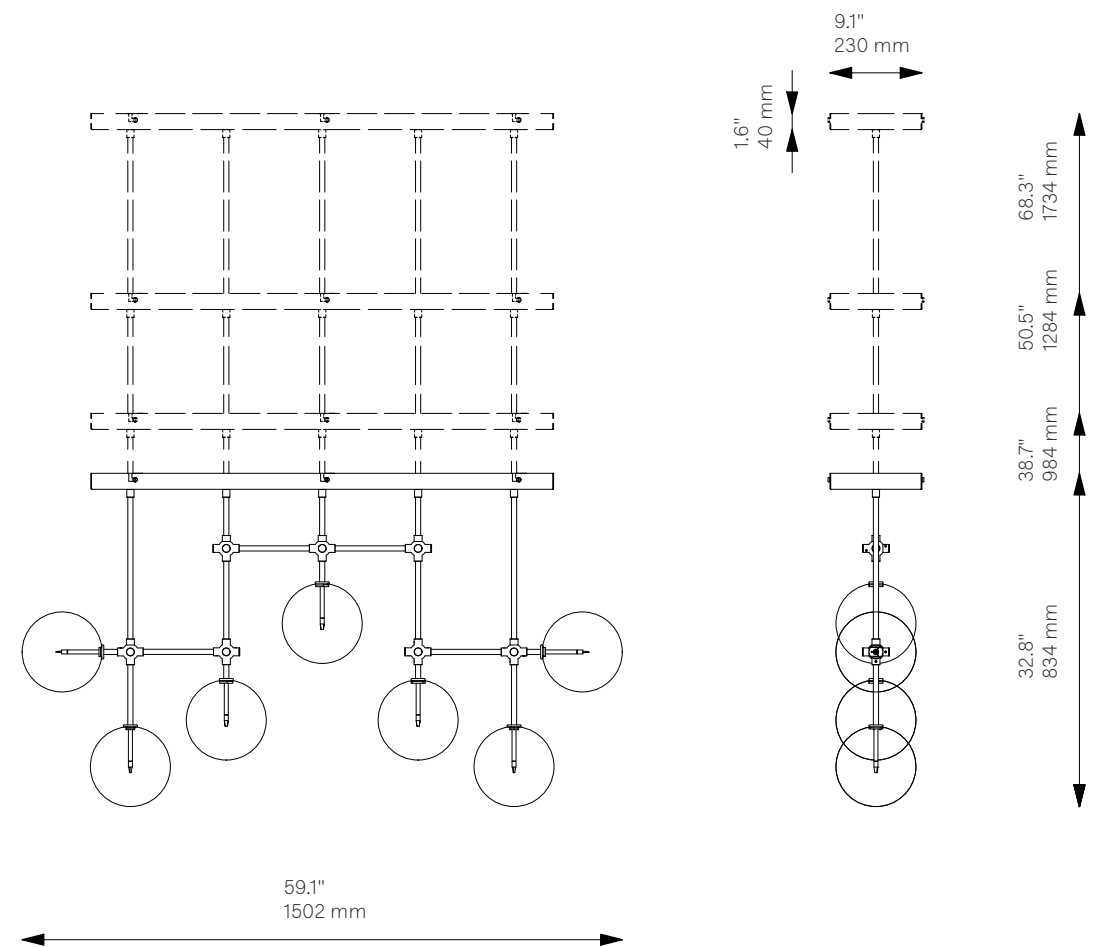

Soap B7 MD

Chandelier - B027

Unavailable in the USA and Canada.

Classic Collection

Glass Lampshades	7 x Ø 200 mm / Ø 7.9" Borosilicate Transparent Glass	
Weight	21.5 kg / 47.4 lb	
Light Source	LED Bulb (included)	7 x 1.6 W
	Max Wattage	7 x 5 W
	Total Lumens	1260 lm
	Color Temperature	2700 K
	Bulb Base	G4
	Power Supply	230/120V CE/UL
	Dimmable with electronic dimmers only (ELV, trailing edge)	

Finishes	LBB / Lacquered Burnished Brass BGM / Black Gunmetal PN / Polished Nickel (extra charge of 25%)		
-----------------	---	--	--

Extension Rods (Included)	5 x 150 mm 5 x 5.9"	5 x 300 mm 5 x 11.8"	5 x 450 mm 5 x 17.7"
----------------------------------	------------------------	-------------------------	-------------------------