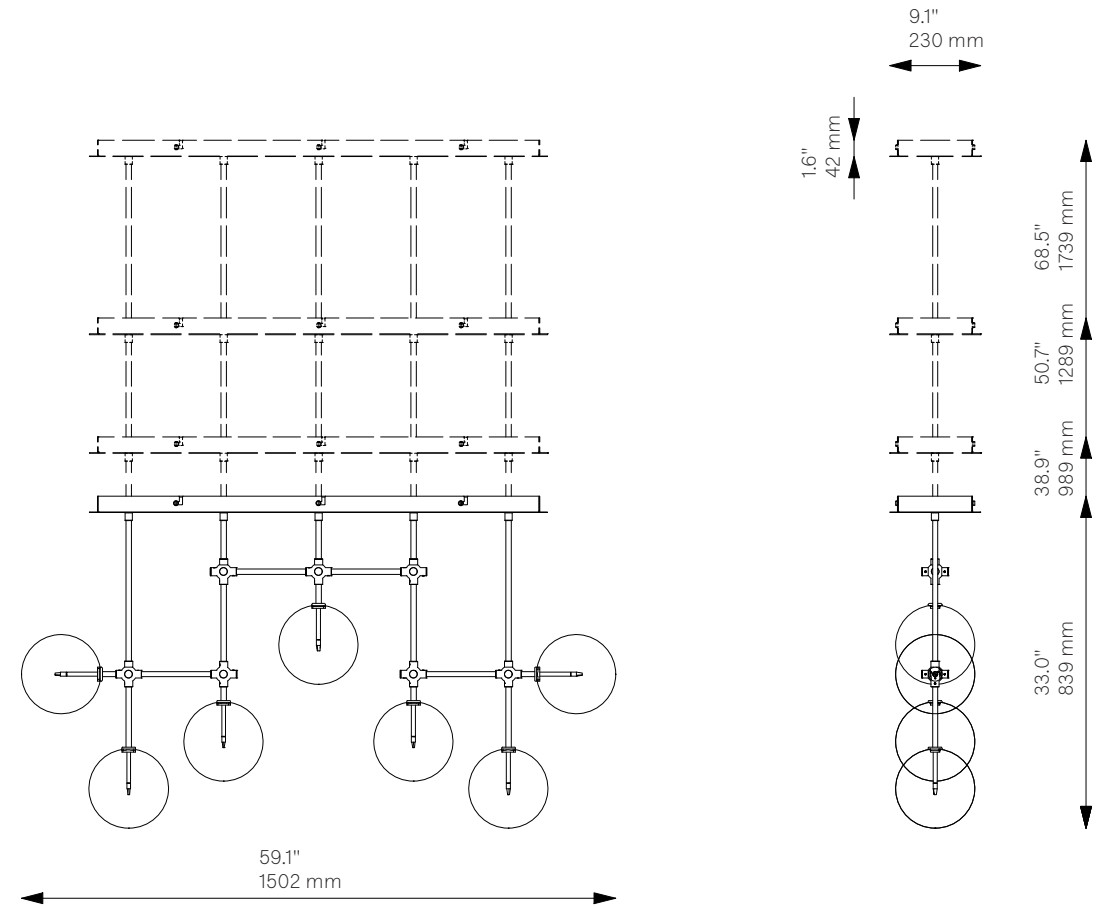

Schwung Product Information

Soap B7 MD

Chandelier - B027

Unavailable in the USA and Canada.

Classic Collection

Glass Lampshades	7 x Ø 200 mm / Ø 7.9" Borosilicate Transparent Glass		
Weight	21.5 kg / 47.4 lb		
Light Source	LED Bulb (included)	7 x 1.6 W	
	Max Wattage	7 x 5 W	
	Total Lumens	1260 lm	
	Color Temperature	2700 K	
	Bulb Base	G4, 12 V	
	Power Supply	230/120V CE/UL	
	Dimmable with electronic dimmers only (ELV, trailing edge)		
Finishes	LBB / Lacquered Burnished Brass BGM / Black Gunmetal PN / Polished Nickel (extra charge of 25%)		
Extension Rods (Included)	5 x 150 mm 5 x 5.9"	5 x 300 mm 5 x 11.8"	5 x 450 mm 5 x 17.7"
CE/UL Certified	CE/UL		
Ingress Protection	IP 20		