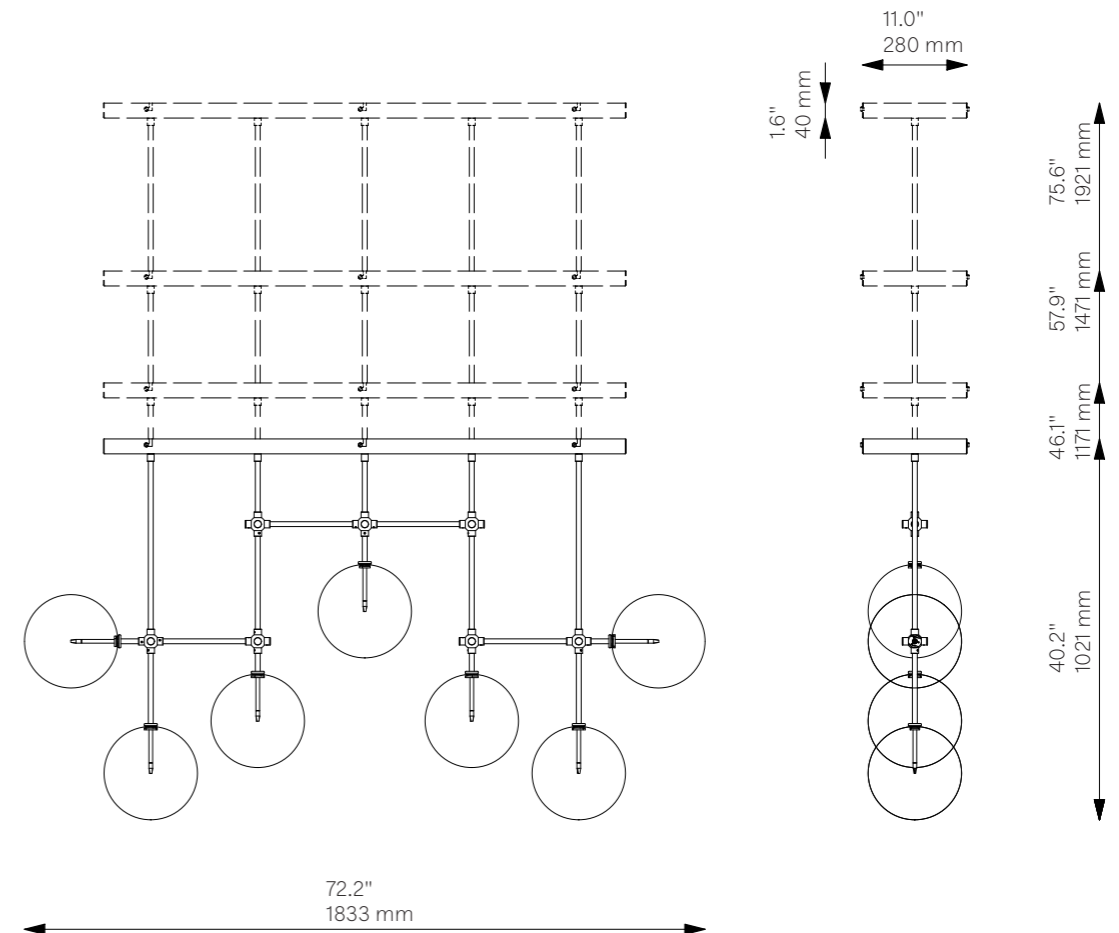

Soap B7 LG

Chandelier - B028

Ceiling

Glass Lampshades

7 x Ø 250 mm / Ø 9.8"
Borosilicate Transparent Glass

Weight

27.4 kg / 60.4 lb

Light Source

LED Bulb (included) 7 x 1.6 W
Max Wattage 7 x 5 W
Total Lumens 1260 lm
Color Temperature 2700 K
Bulb Base G4

Dimmable with electronic
Dimmers only (ELV, trailing edge)

Finishes

LBB / Lacquered Burnished Brass
BGM / Black Gunmetal
PN / Polished Nickel

Extension Rods (Included)

5 x 150 mm 5 x 300 mm 5 x 450 mm
5 x 5.9" 5 x 11.8" 5 x 17.7"

CE/UL Certified

CE/UL

Ingress Protection

IP 20