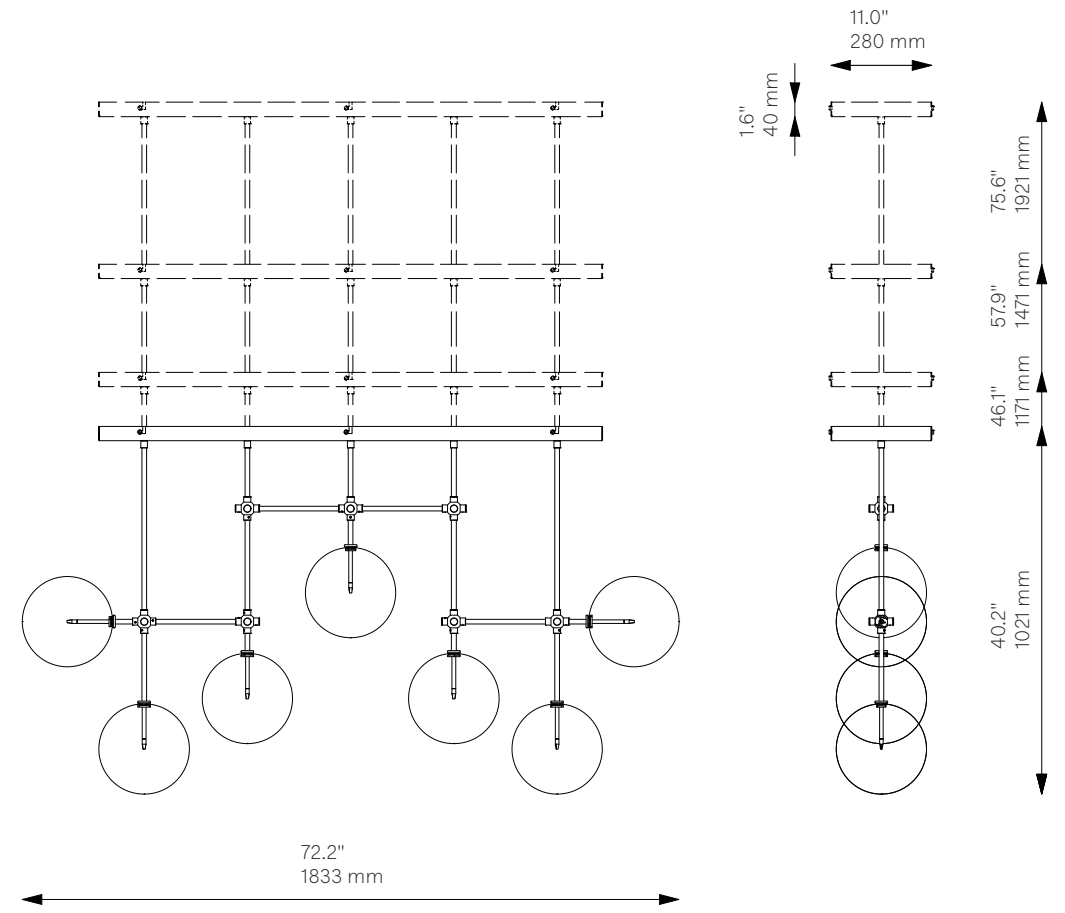

Schwung Product Information

Soap B7 LG

Chandelier - B028

Unavailable in the USA and Canada.

Classic Collection

Glass Lampshades	7 x Ø 250 mm / Ø 9.8" Borosilicate Transparent Glass		
Weight	27.4 kg / 60.4 lb		
Light Source	LED Bulb (included)	7 x 1.6 W	
	Max Wattage	7 x 5 W	
	Total Lumens	1260 lm	
	Color Temperature	2700 K	
	Bulb Base	G4, 12 V	
	Power Supply	230/120V CE/UL	
	Dimmable with electronic dimmers only (ELV, trailing edge)		
Finishes	LBB / Lacquered Burnished Brass BGM / Black Gunmetal		
Extension Rods (Included)	5 x 150 mm 5 x 5.9"	5 x 300 mm 5 x 11.8"	5 x 450 mm 5 x 17.7"
CE/UL Certified	CE/UL		
Ingress Protection	IP 20		