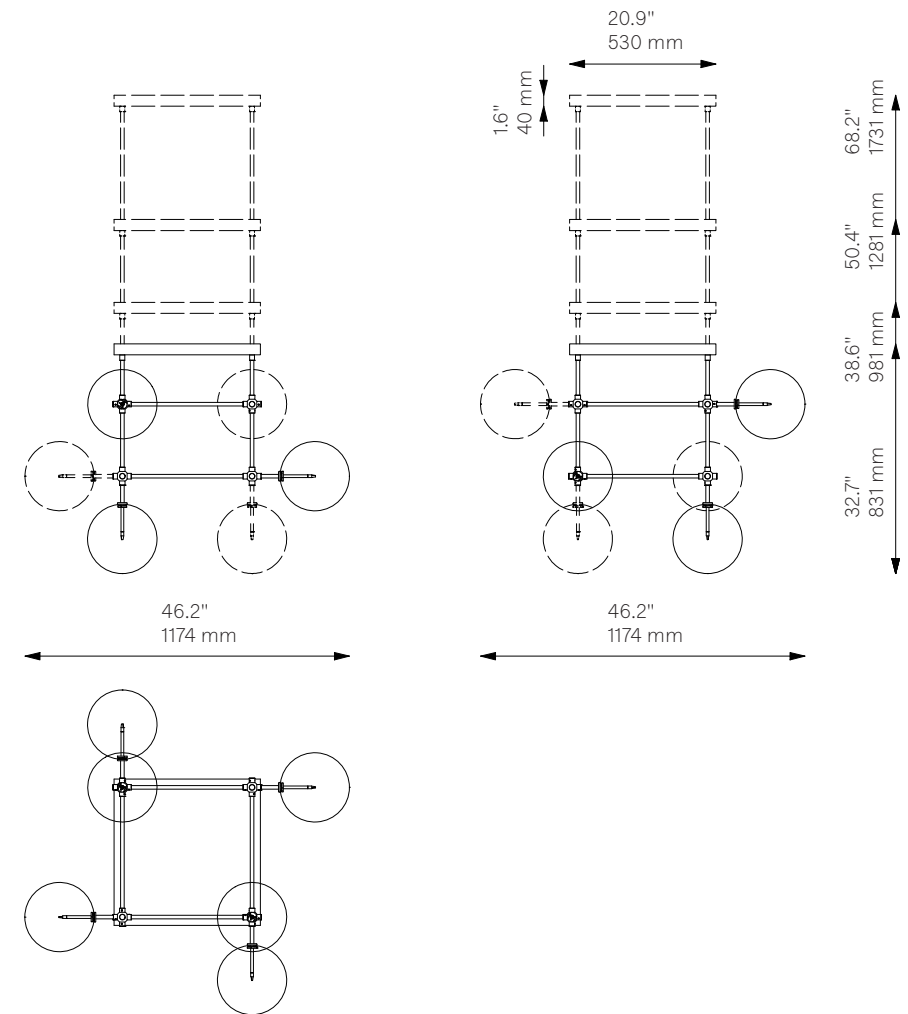

Soap 6 DT

Chandelier - B036

Classic Collection

Glass Lampshades

6 x Ø 250 mm / Ø 9.8"
Borosilicate Transparent Glass

Weight

22.6 kg / 49.9 lb

Light Source

LED Bulb (included)	6 x 1.6 W
Max Wattage	6 x 5 W
Total Lumens	1080 lm
Color Temperature	2700 K
Bulb Base	G4
Power Supply	230/120V CE/UL

Dimmable with electronic dimmers only (ELV, trailing edge)

Finishes

LBB / Lacquered Burnished Brass
BGM / Black Gunmetal
PN / Polished Nickel (extra charge of 25%)

Extension Rods (Included)

4 x 150 mm	4 x 300 mm	4 x 450 mm
4 x 5.9"	4 x 11.8"	4 x 17.7"

CE/UL Certified

CE

Ingress Protection

IP 20