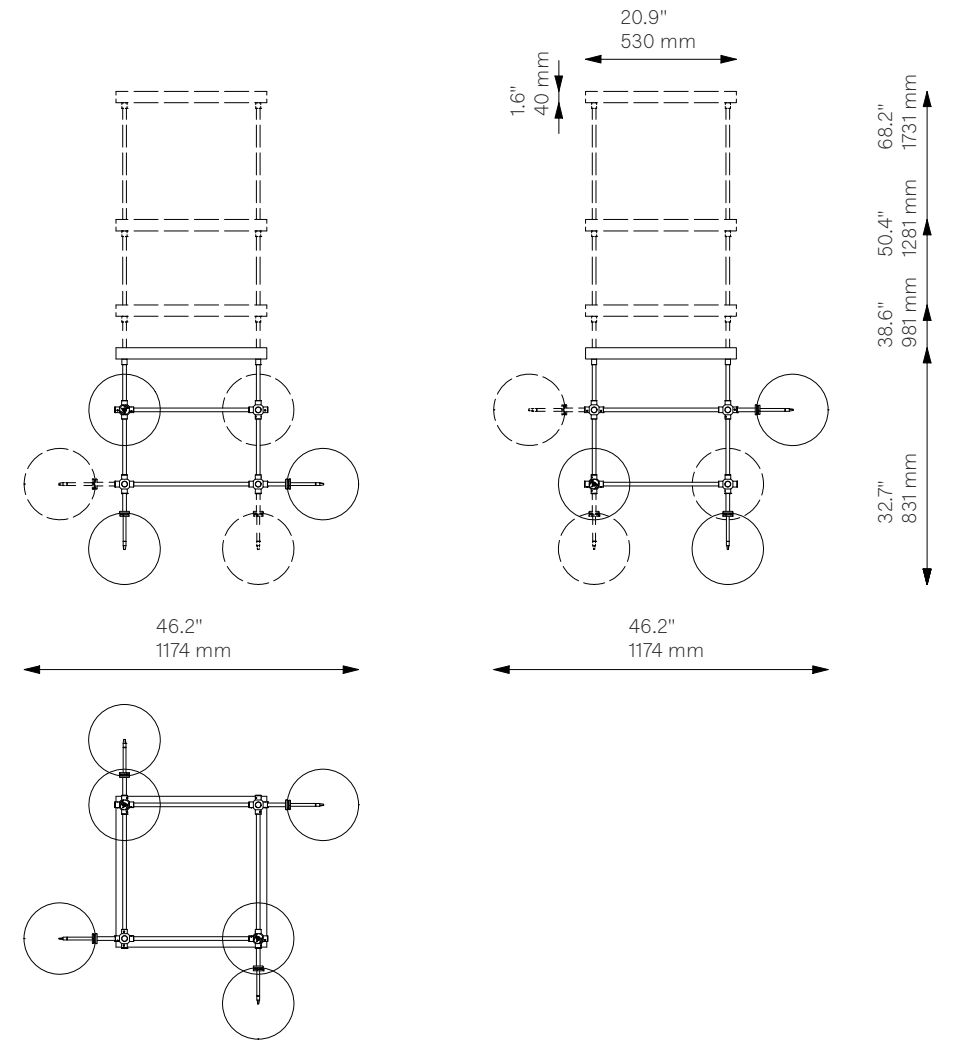

Soap 6 DT

Chandelier - B036

Classic Collection

Schwung Product Information

Glass Lampshades	6 x Ø 250 mm / Ø 9.8" Borosilicate Transparent Glass		
Weight	22.6 kg / 49.9 lb		
Light Source	LED Bulb (included)	6 x 1.6 W	
	Max Wattage	6 x 5 W	
	Total Lumens	1080 lm	
	Color Temperature	2700 K	
	Bulb Base	G4, 12 V	
	Power Supply	230/120V CE/UL	
	Dimmable with electronic dimmers only (ELV, trailing edge)		
Finishes	LBB / Lacquered Burnished Brass BGM / Black Gunmetal PN / Polished Nickel (extra charge of 25%)		
Extension Rods (Included)	4 x 150 mm 4 x 5.9"	4 x 300 mm 4 x 11.8"	4 x 450 mm 4 x 17.7"
CE/UL Certified	CE		
Ingress Protection	IP 20		