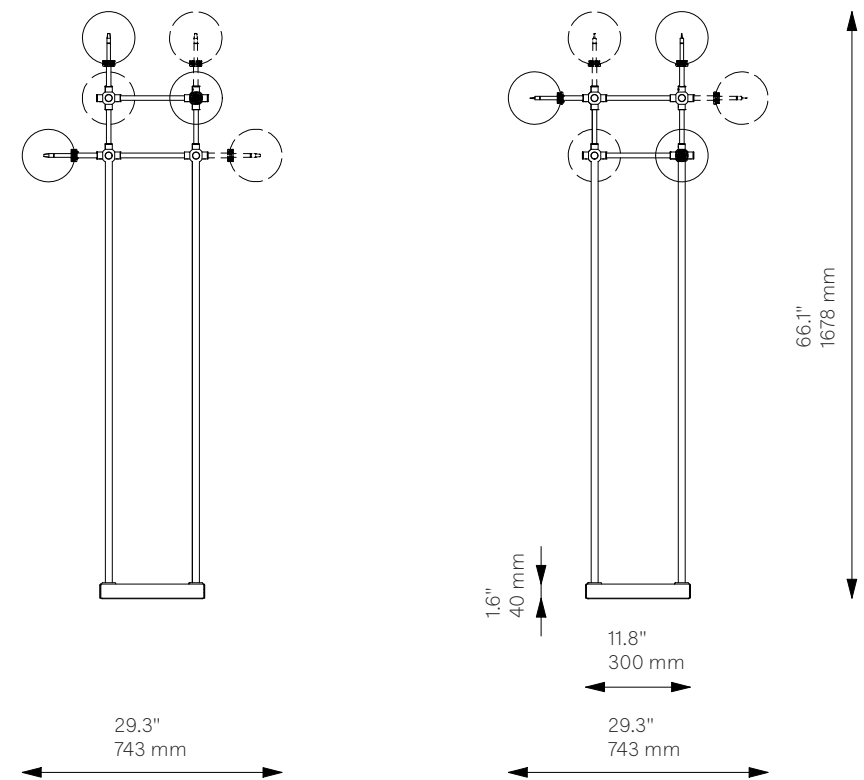

# Soap 6

Floor Lamp - B039

Classic Collection

## Schwung Product Information

<b>Glass Lampshades</b>	6 x Ø 250 mm / Ø 9.8" Borosilicate Transparent Glass										
<b>Weight</b>	16.1 kg / 35.5 lb										
<b>Light Source</b>	<table border="0"> <tr> <td>LED Bulb (included)</td> <td>6 x 1.6 W</td> </tr> <tr> <td>Max Wattage</td> <td>6 x 5 W</td> </tr> <tr> <td>Total Lumens</td> <td>1080 lm</td> </tr> <tr> <td>Color Temperature</td> <td>2700 K</td> </tr> <tr> <td>Bulb Base</td> <td>G4, 12 V</td> </tr> </table> <p>Dimmable with electronic dimmers only (ELV, trailing edge)</p>	LED Bulb (included)	6 x 1.6 W	Max Wattage	6 x 5 W	Total Lumens	1080 lm	Color Temperature	2700 K	Bulb Base	G4, 12 V
LED Bulb (included)	6 x 1.6 W										
Max Wattage	6 x 5 W										
Total Lumens	1080 lm										
Color Temperature	2700 K										
Bulb Base	G4, 12 V										
<b>Finishes</b>	LBB / Lacquered Burnished Brass BGM / Black Gunmetal PN / Polished Nickel (extra charge of 25%)										
<b>Cord</b>	3 m / 118.1" with inline on-off switch and plug Switch location 50 cm / 19.7" from the base										
<b>CE/UL Certified</b>	CE										
<b>Ingress Protection</b>	IP 20										