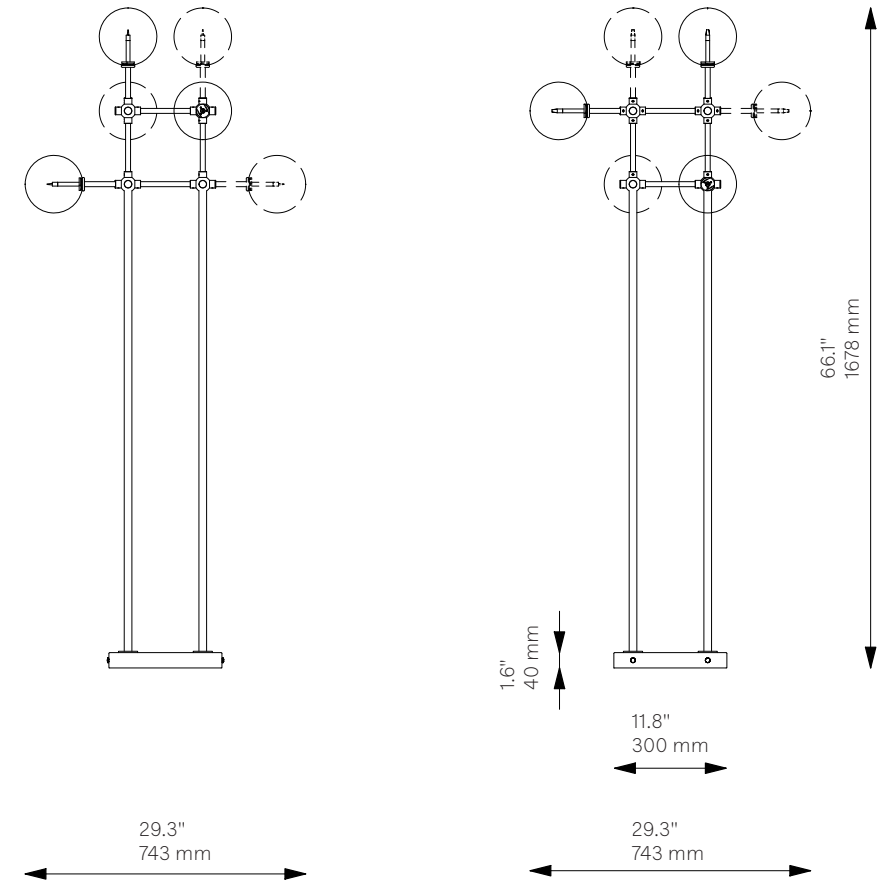

Soap 6

Floor Lamp - B039

Classic Collection

Glass Lampshades	6 x Ø 150 mm / Ø 9.8" Borosilicate Transparent Glass												
Weight	16.1 kg / 35.5 lb												
Light Source	<table border="0"> <tr> <td>LED Bulb (included)</td> <td>6 x 1.6 W</td> </tr> <tr> <td>Max Wattage</td> <td>6 x 5 W</td> </tr> <tr> <td>Total Lumens</td> <td>1080 lm</td> </tr> <tr> <td>Color Temperature</td> <td>2700 K</td> </tr> <tr> <td>Bulb Base</td> <td>G4</td> </tr> <tr> <td>Power Supply</td> <td>230/120V CE/UL</td> </tr> </table> <p>Dimmable with electronic dimmers only (ELV, trailing edge)</p>	LED Bulb (included)	6 x 1.6 W	Max Wattage	6 x 5 W	Total Lumens	1080 lm	Color Temperature	2700 K	Bulb Base	G4	Power Supply	230/120V CE/UL
LED Bulb (included)	6 x 1.6 W												
Max Wattage	6 x 5 W												
Total Lumens	1080 lm												
Color Temperature	2700 K												
Bulb Base	G4												
Power Supply	230/120V CE/UL												
Finishes	LBB / Lacquered Burnished Brass BGM / Black Gunmetal PN / Polished Nickel (extra charge of 25%)												
Cord	3000 mm / 118.1" with inline on-off switch and plug Switch location 500 mm / 19.7" from the base												
CE/UL Certified	CE												
Ingress Protection	IP 20												