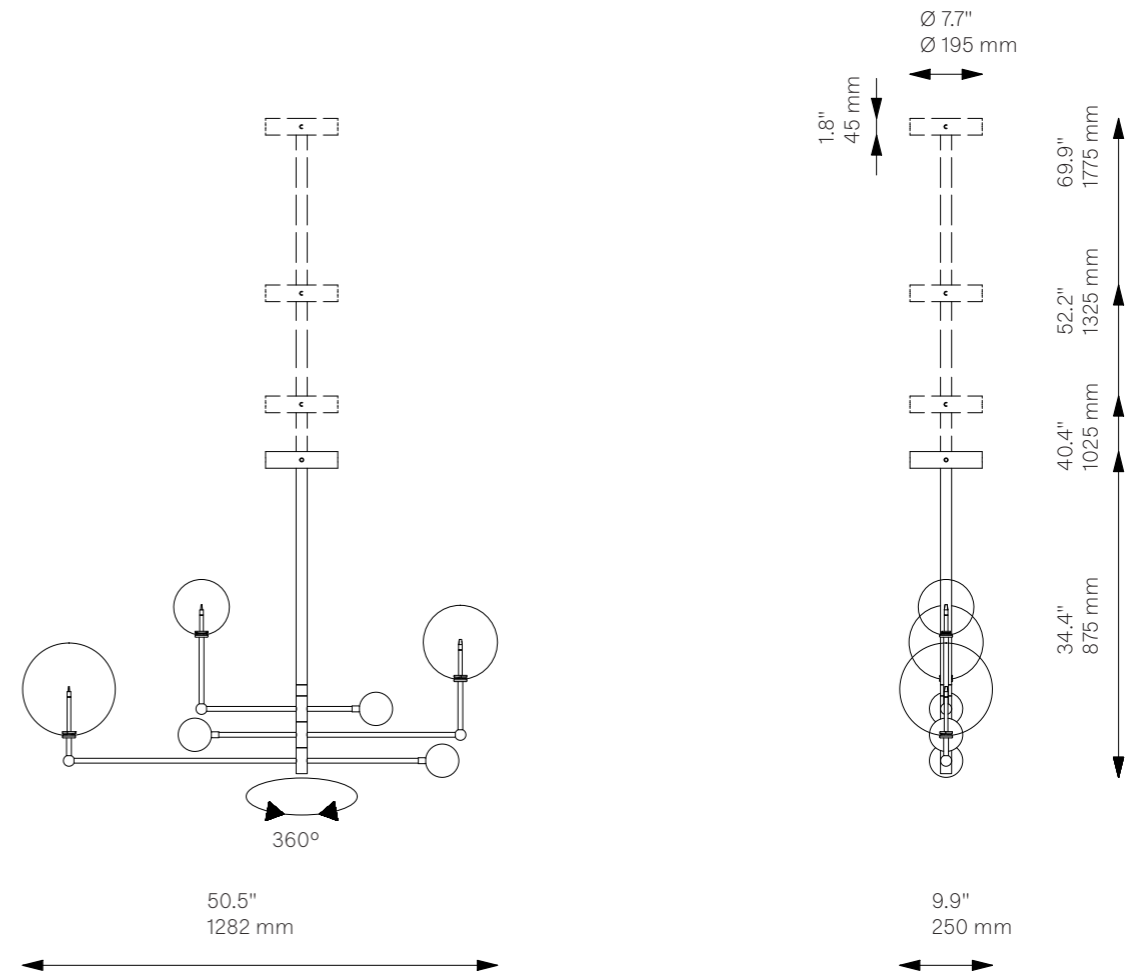

Universe

Chandelier - B061

Ceiling

Glass Lampshades	1 x Ø 250 mm / Ø 9.8" 1 x Ø 200 mm / Ø 7.9" 1 x Ø 150 mm / Ø 5.9" Borosilicate Transparent Glass
-------------------------	---

Weight	19.8 kg / 43.6 lb
---------------	-------------------

Light Source	LED Bulb (included) 3 x 1.6 W Max Wattage 3 x 5 W Total Lumens 540 lm Color Temperature 2700 K Bulb Base G4
---------------------	---

Dimmable with electronic
Dimmers only (ELV, trailing edge)

Finishes	LBB / Lacquered Burnished Brass BGM / Black Gunmetal PN / Polished Nickel
-----------------	---

Extension Rods (Included)	1 x 150 mm 1 x 300 mm 1 x 450 mm 1 x 5.9" 1 x 11.8" 1 x 17.7"
----------------------------------	--