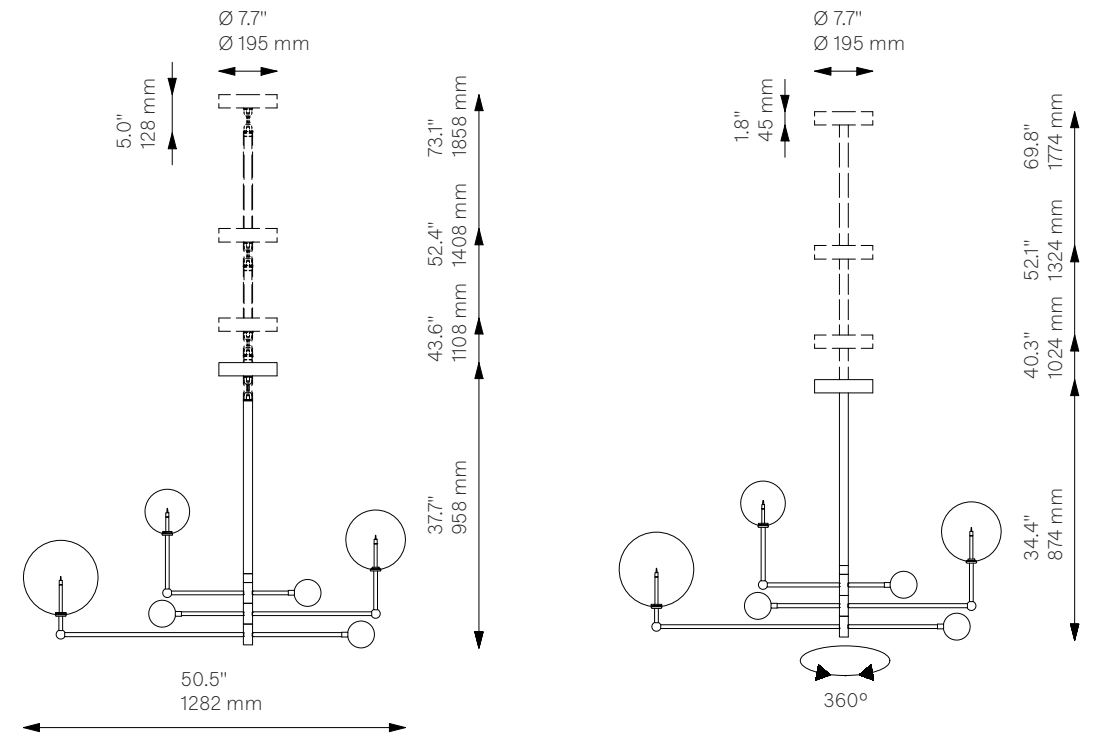

### Glass Lampshades

1 x Ø 250 mm / Ø 9.8"  
 1 x Ø 200 mm / Ø 7.9"  
 1 x Ø 150 mm / Ø 5.9"  
 Borosilicate Transparent Glass

### Weight

21.0 kg / 46.3 lb

### Extension Rods (Included)

1 x 150 mm	1 x 300 mm	1 x 450 mm
1 x 5.9"	1 x 11.8"	1 x 17.7"

### Canopy (Vaulted Ceiling Compatible)

Ø 195 mm	H 45 mm
Ø 7.7"	H 1.8"