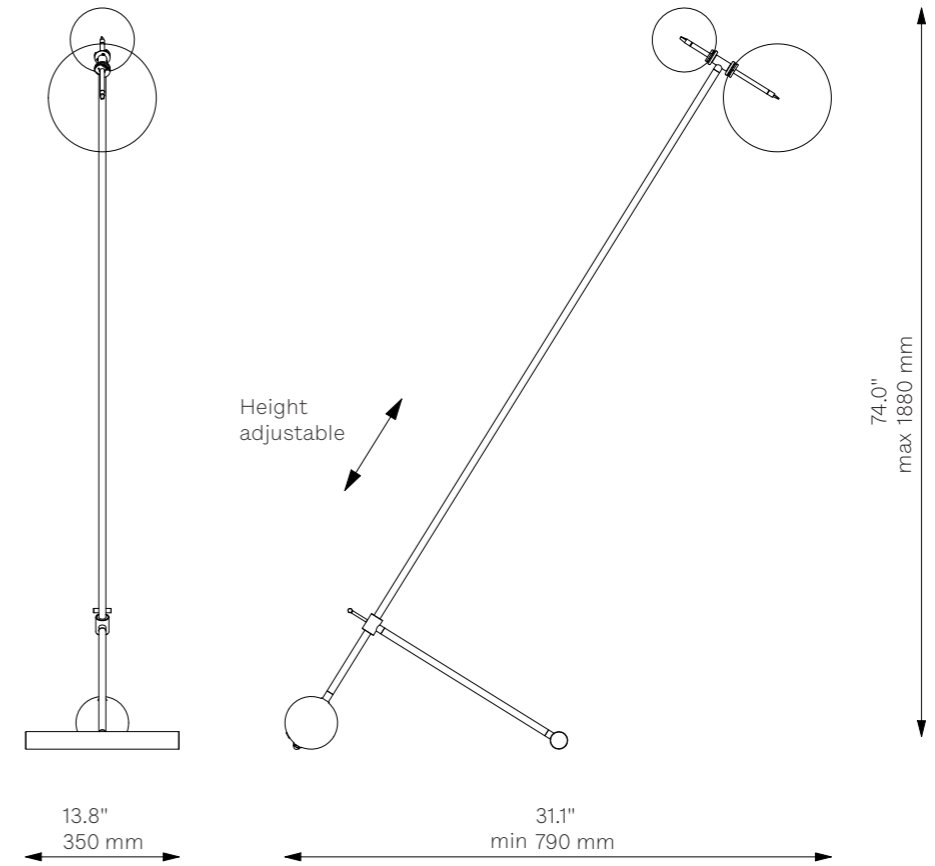

Zosia

B062

Floor

Glass Lampshades	1 x Ø 250 mm / Ø 7.9" 1 x Ø 150 mm / Ø 5.9" Borosilicate Transparent Glass
-------------------------	--

Weight	8.5 kg / 18.7 lb
---------------	------------------

Light Source	LED Bulb (included) 2 x 1.6 W Max Wattage 2 x 15 W Total Lumens 360 lm Color Temperature 2700 K Bulb Base G4
---------------------	--

Dimmable with electronic
Dimmers only (ELV, trailing edge)

Finishes	LBB / Lacquered Burnished Brass BGM / Black Gunmetal PN / Polished Nickel
-----------------	---

Cord	3000 mm / 118.1" with inline on-off switch and plug Switch location 500 mm / 19.7" from the base
-------------	---