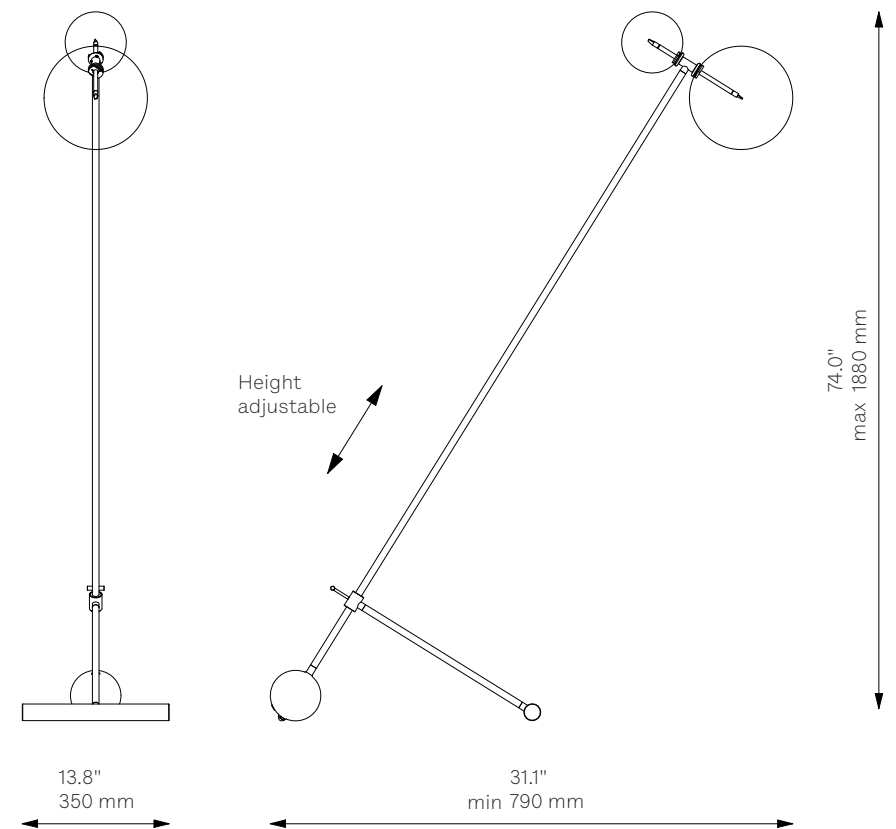

Zosia

Floor Lamp - B062

Unavailable in the USA and Canada.

Classic Collection

Schwung Product Information

Glass Lampshades	1 x Ø 250 mm / Ø 7.9" 1 x Ø 150 mm / Ø 5.9" Borosilicate Transparent Glass
Weight	8.5 kg / 18.7 lb
Light Source	LED Bulb (included) 2 x 1.6 W Max Wattage 2 x 15 W Total Lumens 360 lm Color Temperature 2700 K Bulb Base G4, 12 V
	Dimmable with electronic dimmers only (ELV, trailing edge)
Finishes	LBB / Lacquered Burnished Brass BGM / Black Gunmetal PN / Polished Nickel (extra charge of 25%)
Cord	3 m / 118.1" with inline on-off switch and plug Switch location 50 cm / 19.7" from the base
CE/UL Certified	CE/UL
Ingress Protection	IP 20