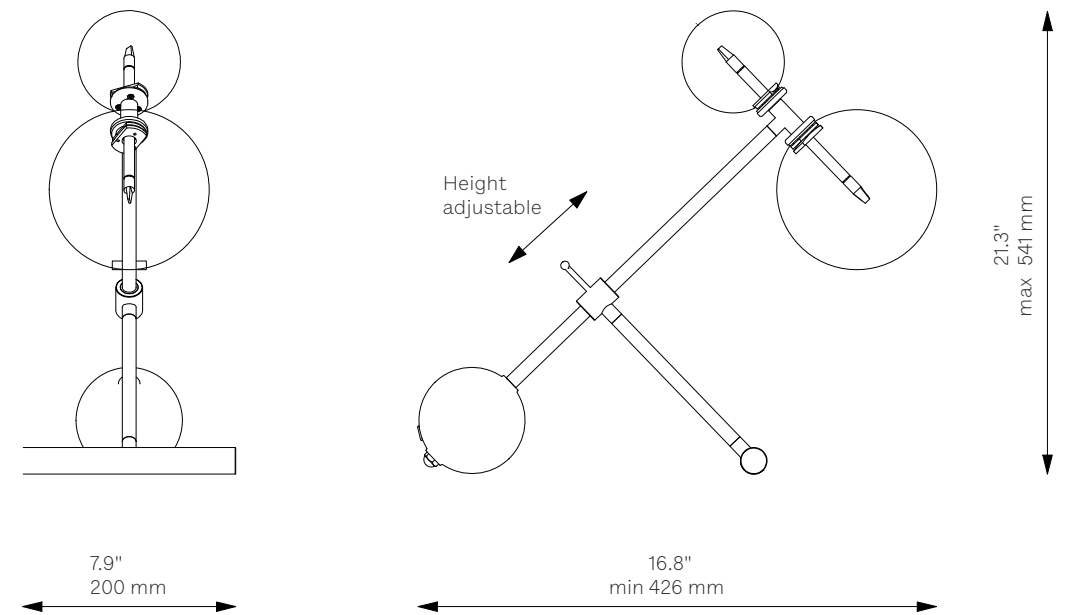

## Schwung Product Information

# Zosia

Table Lamp - B063

Unavailable in the USA and Canada.

Classic Collection

<b>Glass Lampshades</b>	1 x Ø 150 mm / Ø 5.9" 1 x Ø 100 mm / Ø 3.9" Borosilicate Transparent Glass
<b>Weight</b>	2.7 kg / 6.0 lb
<b>Light Source</b>	LED Bulb (included) 2 x 1.6 W Max Wattage 2 x 15 W Total Lumens 360 lm Color Temperature 2700 K Bulb Base G4, 12 V  Dimmable with electronic dimmers only (ELV, trailing edge)
<b>Finishes</b>	LBB / Lacquered Burnished Brass BGM / Black Gunmetal PN / Polished Nickel (extra charge of 25%)
<b>Cord</b>	3 m / 118.1" with inline on-off switch and plug Switch location 50 cm / 19.7" from the base
<b>CE/UL Certified</b>	CE/UL
<b>Ingress Protection</b>	IP 20