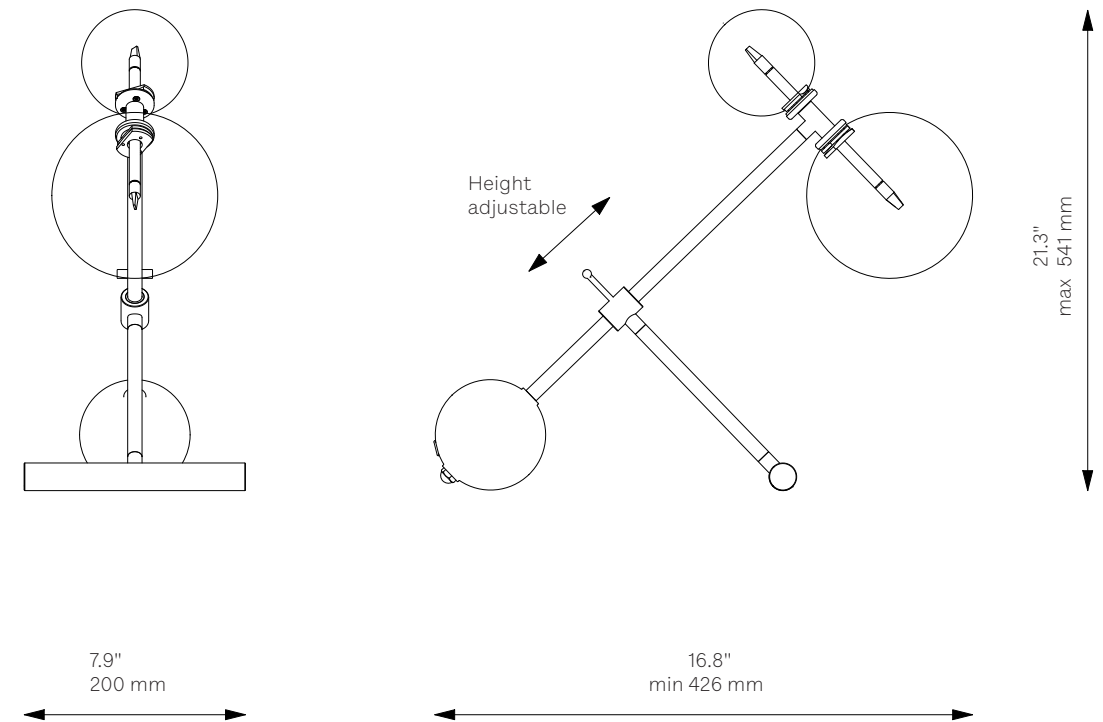

## Glass Lampshades

1 x Ø 150 mm / Ø 5.9"  
1 x Ø 100 mm / Ø 3.9"  
Borosilicate Transparent Glass

## Weight

2.7 kg / 6.0 lb

## Light Source

LED Bulb (included) 2 x 1.6 W  
Max Wattage 2 x 15 W  
Total Lumens 360 lm  
Color Temperature 2700 K  
Bulb Base G4  
Power Supply 230/120V CE/UL

Dimmable with electronic dimmers only (ELV, trailing edge)

## Cord

3000 mm / 118.1" with inline on-off switch and plug  
Switch location 500 mm / 19.7" from the base