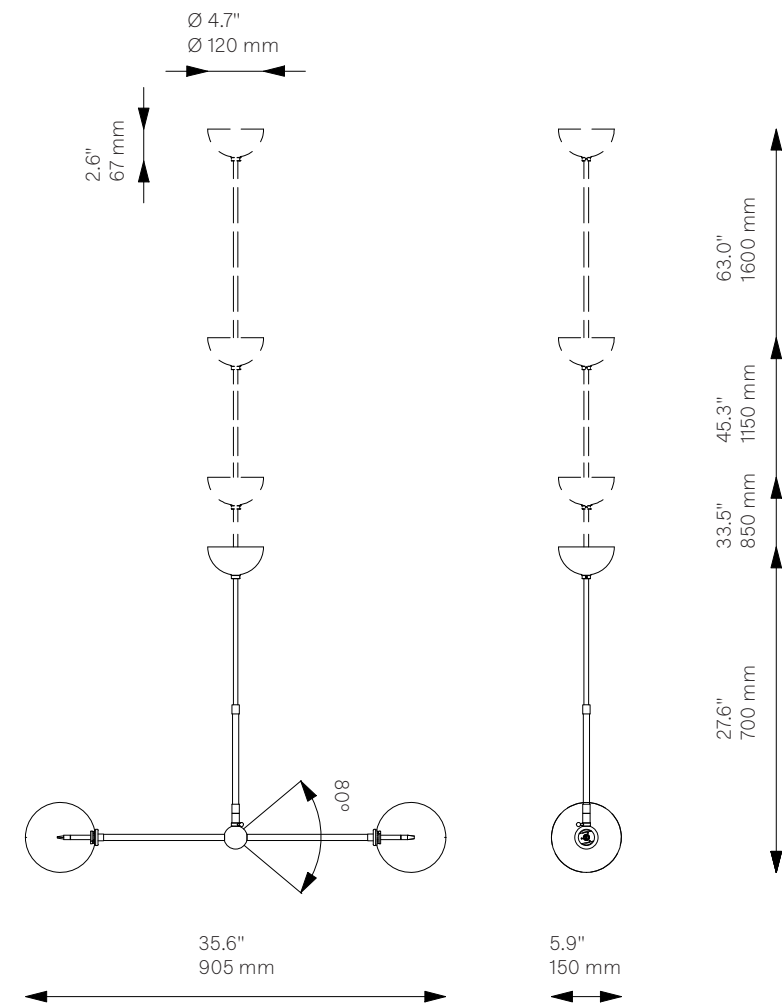

# Balance 150 X 150

Pendant - B065

Classic Collection

### Glass Lampshades

2 x Ø 150 mm / Ø 5.9"  
Borosilicate Transparent Glass

### Light Source

LED Bulb (included)	2 x 1.6 W
Max Wattage	2 x 1.6 W
Total Lumens	360 lm
Color Temperature	2700 K
Bulb Base	G4, 12 V
Power Supply	230/120V CE/UL

Dimmable with electronic dimmers only (ELV, trailing edge)

### Extension Rods (Included)

1 x 150 mm	1 x 300 mm	1 x 450 mm
1 x 5.9"	1 x 11.8"	1 x 17.7"