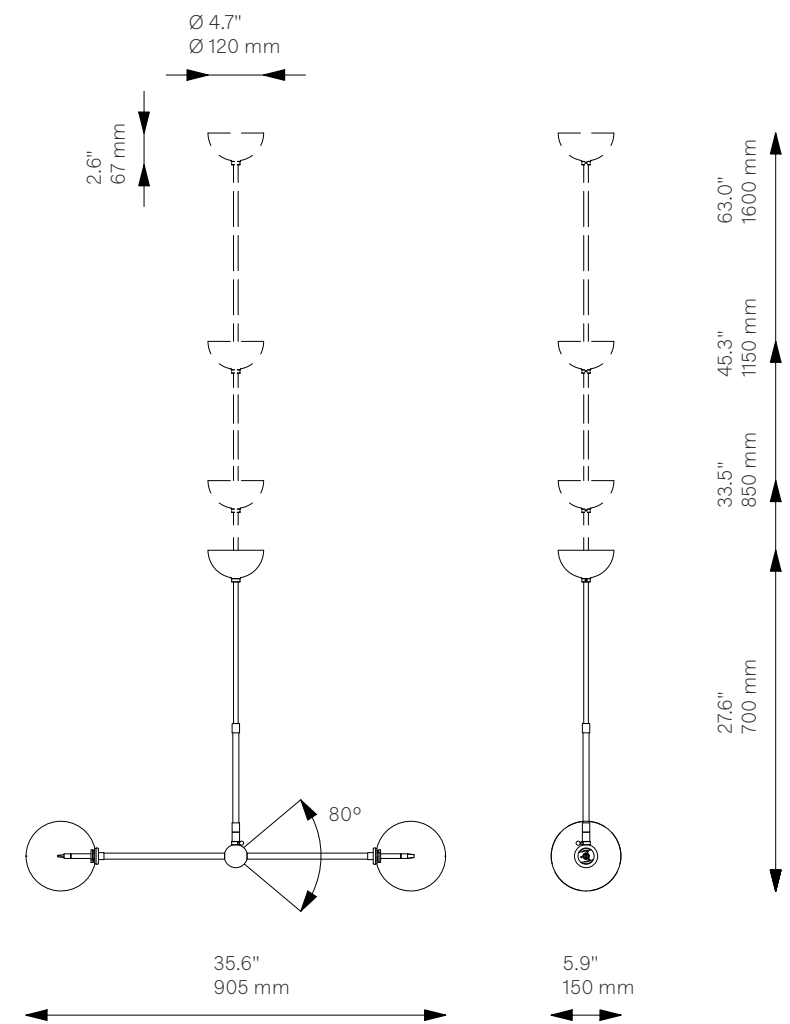

Balance 150 X 150

Pendant - B065

Classic Collection

Glass Lampshades	2 x Ø 150 mm / Ø 5.9" Borosilicate Transparent Glass		
Weight	2.5 kg / 5.5 lb		
Light Source	LED Bulb (included)	2 x 1.6 W	
	Max Wattage	2 x 20 W	
	Total Lumens	360 lm	
	Color Temperature	2700 K	
	Bulb Base	G4	
	Power Supply	230/120V CE/UL	
	Dimmable with electronic dimmers only (ELV, trailing edge)		

Finishes	LBB / Lacquered Burnished Brass BGM / Black Gunmetal PN / Polished Nickel (extra charge of 25%)		
-----------------	---	--	--

Extension Rods (Included)	1 x 150 mm 1 x 5.9"	1 x 300 mm 1 x 11.8"	1 x 450 mm 1 x 17.7"
----------------------------------	------------------------	-------------------------	-------------------------