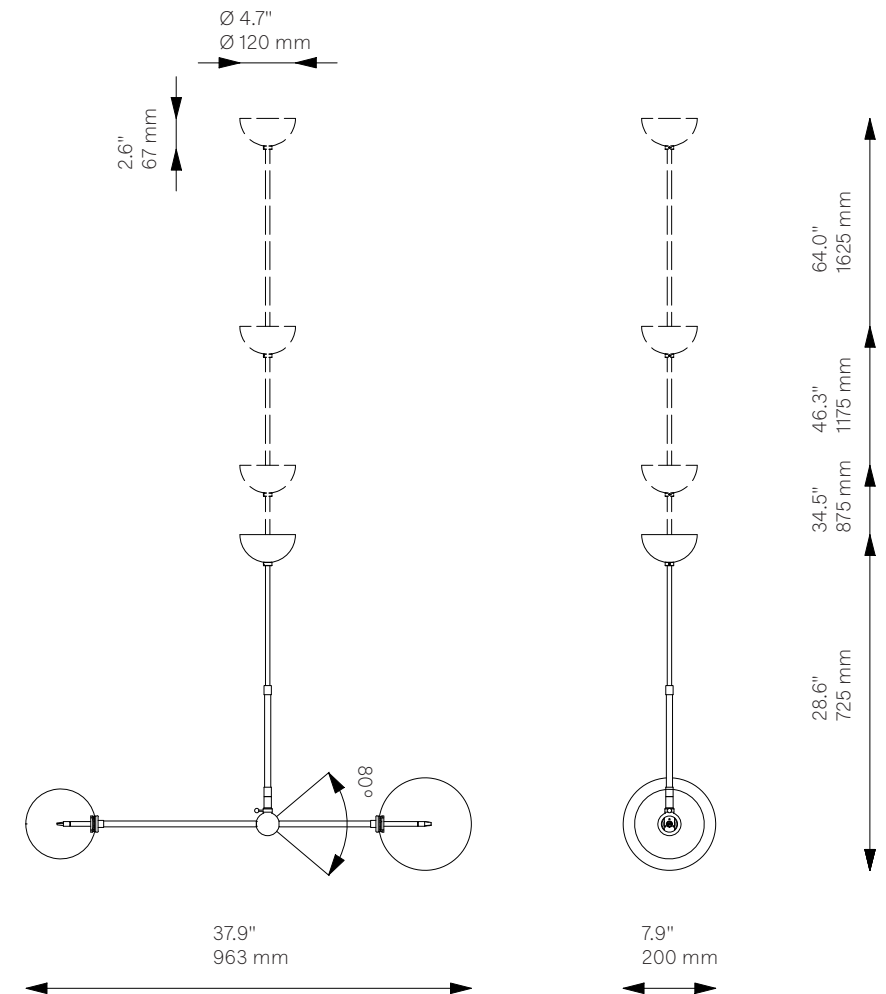

Balance 200 X 150

Pendant - B066

Classic Collection

Schwung Product Information

Glass Lampshades	1 x Ø 200 mm / Ø 7.9" 1 x Ø 150 mm / Ø 5.9" Borosilicate Transparent Glass		
Weight	2.8 kg / 6.2 lb		
Light Source	LED Bulb (included)	2 x 1.6 W	
	Max Wattage	2 x 1.6 W	
	Total Lumens	360 lm	
	Color Temperature	2700 K	
	Bulb Base	G4, 12 V	
	Power Supply	230/120V CE/UL	
	Dimmable with electronic dimmers only (ELV, trailing edge)		
Finishes	LBB / Lacquered Burnished Brass BGM / Black Gunmetal PN / Polished Nickel (extra charge of 25%)		
Extension Rods (Included)	1 x 150 mm 1 x 5.9"	1 x 300 mm 1 x 11.8"	1 x 450 mm 1 x 17.7"
CE/UL Certified	CE		
Ingress Protection	IP 20		