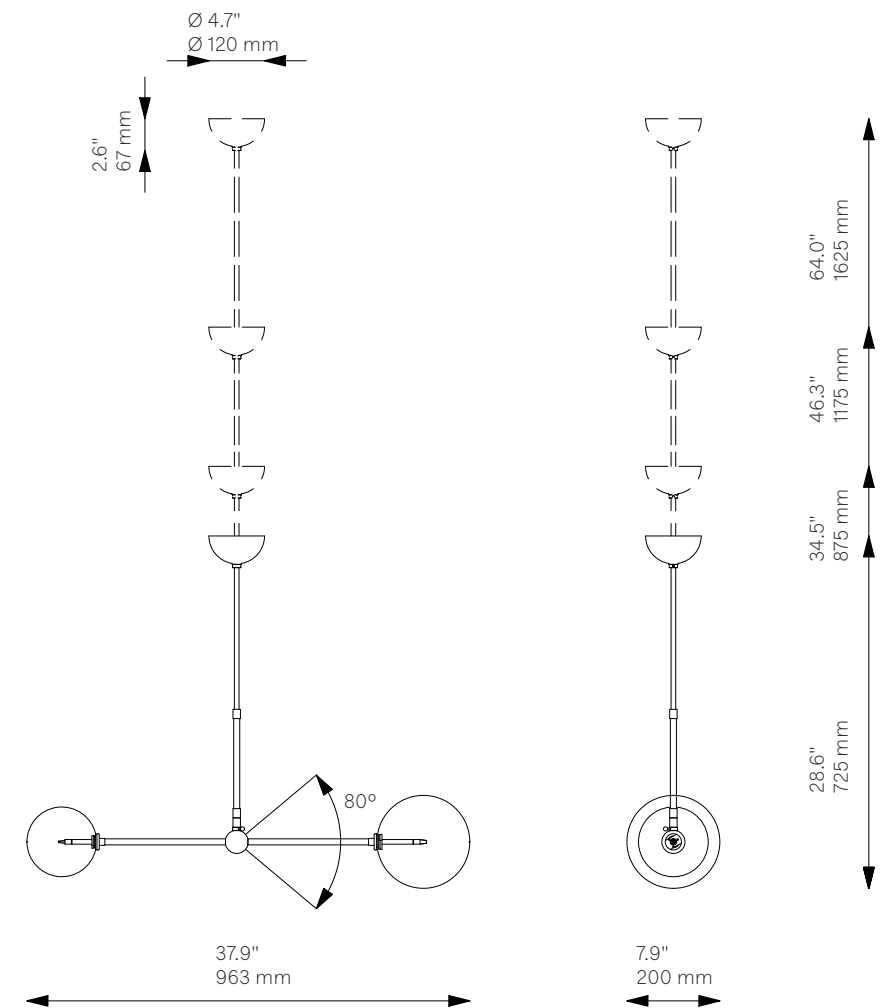

Balance 200 X 150

Pendant - B066

Classic Collection

Glass Lampshades	1 x Ø 200 mm / Ø 7.9" 1 x Ø 150 mm / Ø 5.9" Borosilicate Transparent Glass		
Weight	2.8 kg / 6.2 lb		
Light Source	LED Bulb (included)	2 x 1.6 W	
	Max Wattage	2 x 20 W	
	Total Lumens	360 lm	
	Color Temperature	2700 K	
	Bulb Base	G4	
	Power Supply	230/120V CE/UL	
	Dimmable with electronic dimmers only (ELV, trailing edge)		
Finishes	LBB / Lacquered Burnished Brass BGM / Black Gunmetal PN / Polished Nickel (extra charge of 25%)		
Extension Rods (Included)	1 x 150 mm 1 x 5.9"	1 x 300 mm 1 x 11.8"	1 x 450 mm 1 x 17.7"
CE/UL Certified	CE		
Ingress Protection	IP 20		