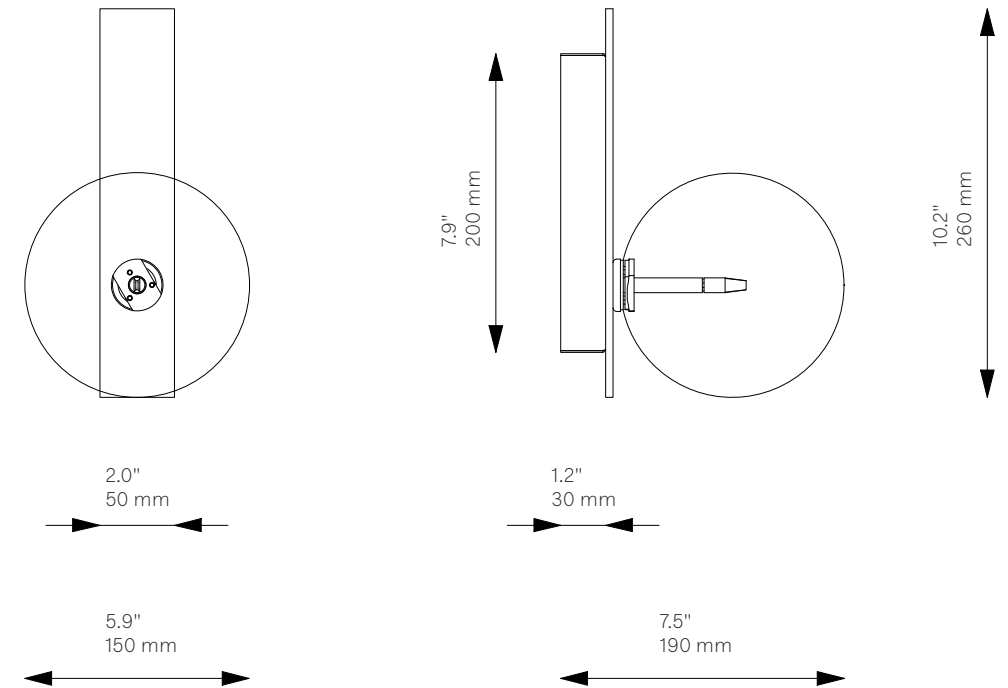

# Oslo

Wall Sconce - B067

Classic Collection

<b>Glass Lampshades</b>	1 x Ø 150 mm / Ø 5.9" Borosilicate Transparent Glass
<b>Weight</b>	1.4 kg / 3.1 lb
<b>Light Source</b>	LED Bulb (included) 1 x 1.6 W Max Wattage 1 x 20 W Total Lumens 180 lm Color Temperature 2700 K Bulb Base G4, 12 V
	Dimmable with electronic dimmers only (ELV, trailing edge)
<b>Finishes</b>	LBB / Lacquered Burnished Brass BGM / Black Gunmetal PN / Polished Nickel (extra charge of 25%)
<b>CE/UL Certified</b>	CE
<b>Ingress Protection</b>	IP 20