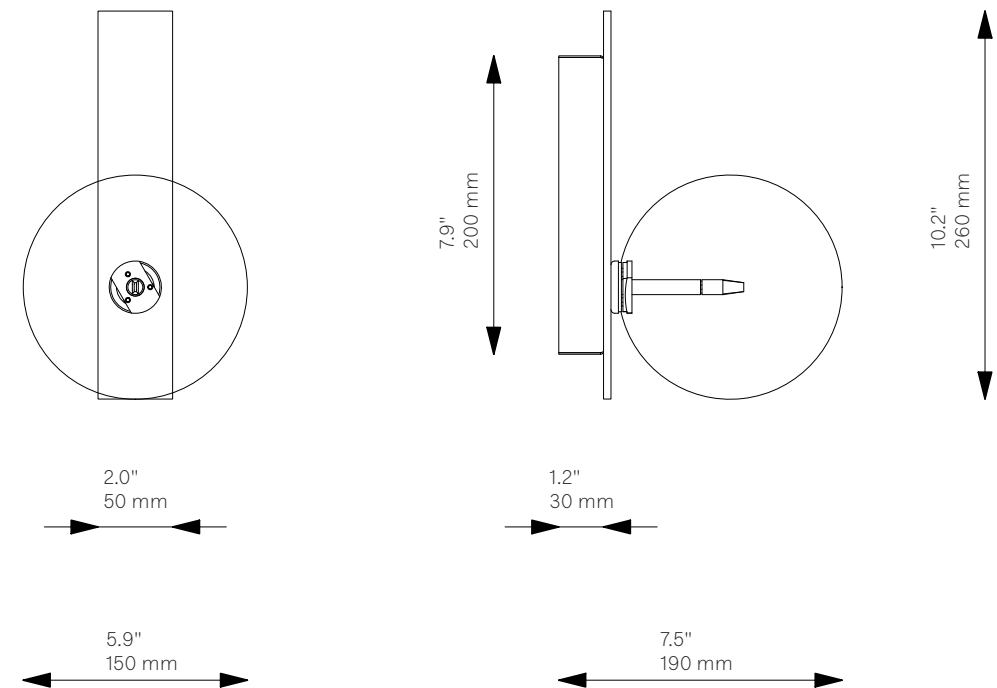

Oslo

Wall Sconce - B067

Classic Collection

Glass Lampshades	1 x Ø 150 mm / Ø 5.9" Borosilicate Transparent Glass	
Weight	1.4 kg / 3.1 lb	
Light Source	LED Bulb (included)	1 x 1.6 W
	Max Wattage	1 x 20 W
	Total Lumens	180 lm
	Color Temperature	2700 K
	Bulb Base	G4
	Power Supply	230/120V CE/UL
	Dimmable with electronic dimmers only (ELV, trailing edge)	
Finishes	LBB / Lacquered Burnished Brass BGM / Black Gunmetal PN / Polished Nickel (extra charge of 25%)	
CE/UL Certified	CE	
Ingress Protection	IP 20	