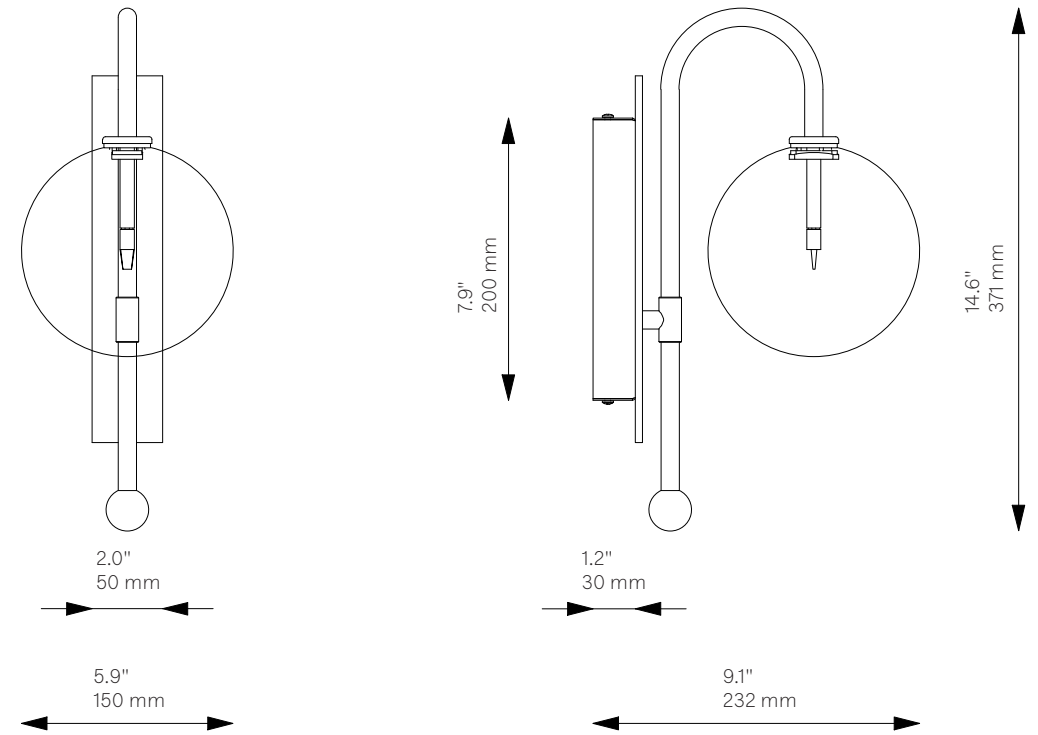

Naples

Wall Sconce - B068

Classic Collection

Glass Lampshades	1 x Ø 150 mm / Ø 5.9" Borosilicate Transparent Glass										
Weight	1.6 kg / 3.5 lb										
Light Source	<table border="0"> <tr> <td>LED Bulb (included)</td> <td>1 x 1.6 W</td> </tr> <tr> <td>Max Wattage</td> <td>1 x 1.6 W</td> </tr> <tr> <td>Total Lumens</td> <td>180 lm</td> </tr> <tr> <td>Color Temperature</td> <td>2700 K</td> </tr> <tr> <td>Bulb Base</td> <td>G4, 12 V</td> </tr> </table> <p>Dimmable with electronic dimmers only (ELV, trailing edge)</p>	LED Bulb (included)	1 x 1.6 W	Max Wattage	1 x 1.6 W	Total Lumens	180 lm	Color Temperature	2700 K	Bulb Base	G4, 12 V
LED Bulb (included)	1 x 1.6 W										
Max Wattage	1 x 1.6 W										
Total Lumens	180 lm										
Color Temperature	2700 K										
Bulb Base	G4, 12 V										
Finishes	LBB / Lacquered Burnished Brass BGM / Black Gunmetal PN / Polished Nickel (extra charge of 25%)										
CE/UL Certified	CE										
Ingress Protection	IP 20										