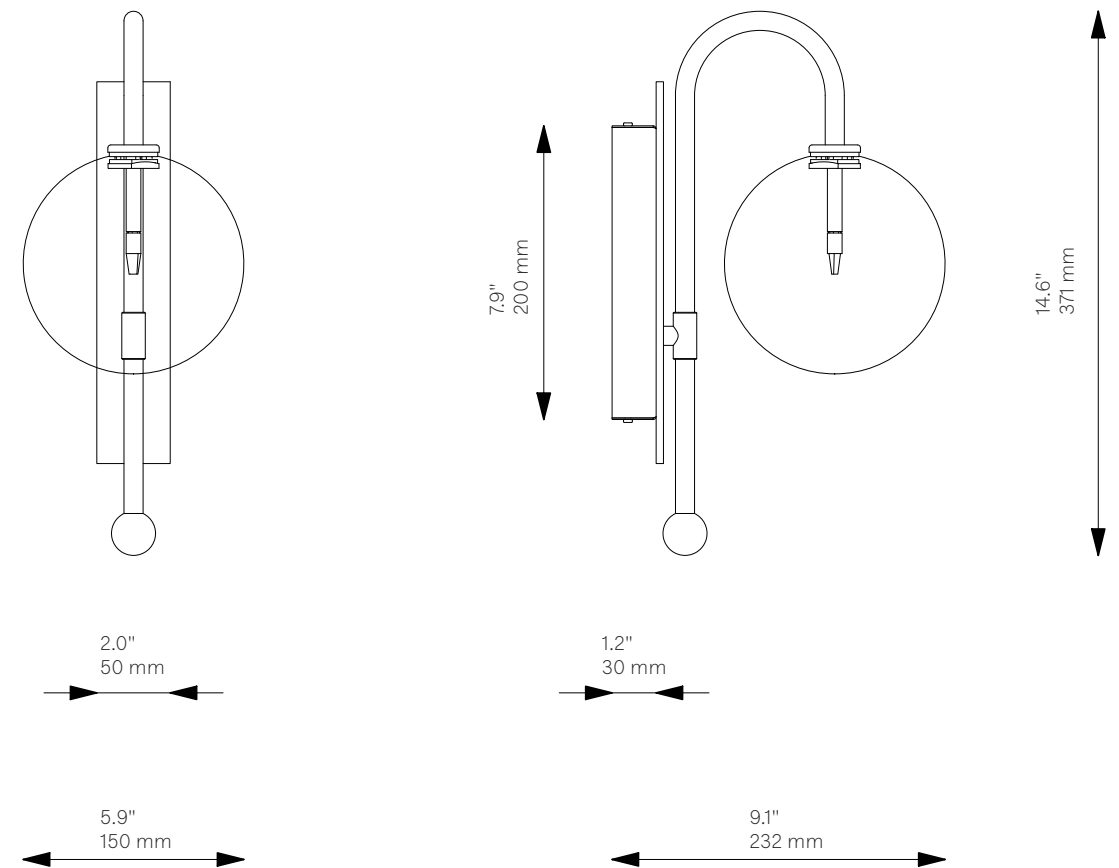

Naples

Wall Sconce - B068

Classic Collection

Glass Lampshades	1 x Ø 150 mm / Ø 5.9" Borosilicate Transparent Glass	
Weight	1.6 kg / 3.5 lb	
Light Source	LED Bulb (included)	1 x 1.6 W
	Max Wattage	1 x 20 W
	Total Lumens	180 lm
	Color Temperature	2700 K
	Bulb Base	G4
	Power Supply	230/120V CE/UL
	Dimmable with electronic dimmers only (ELV, trailing edge)	
Finishes	LBB / Lacquered Burnished Brass BGM / Black Gunmetal PN / Polished Nickel (extra charge of 25%)	
CE/UL Certified	CE	
Ingress Protection	IP 20	