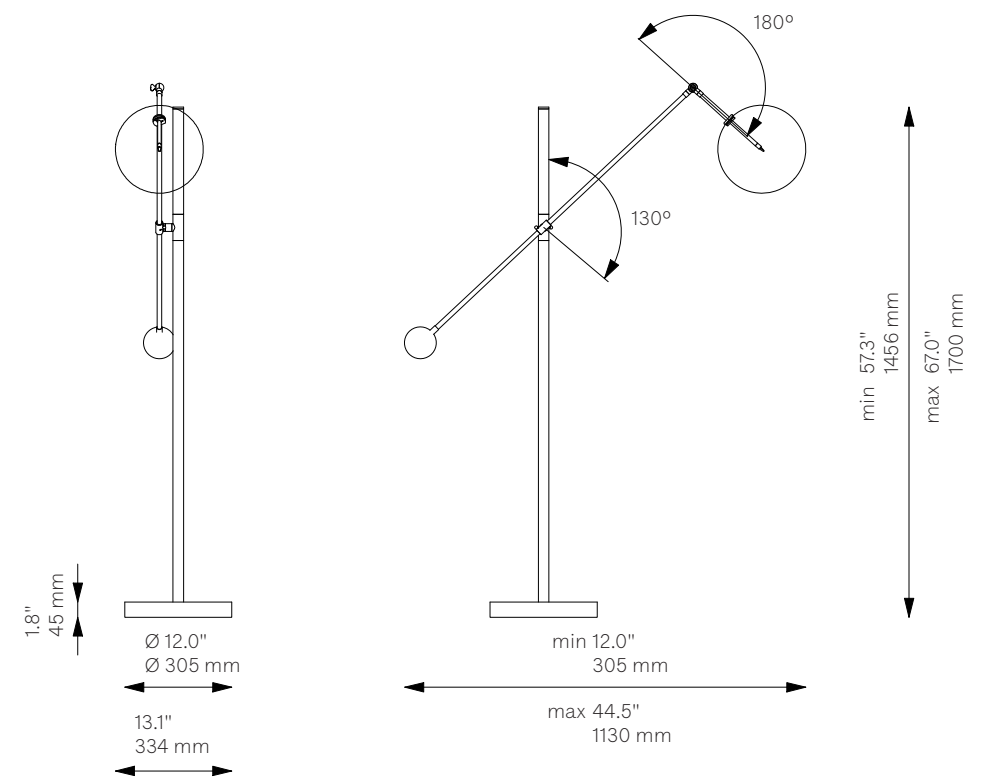

Milan 1 Arm

Floor Lamp - B069

Unavailable in the USA and Canada.

Classic Collection

Schwung Product Information

Glass Lampshades	1 x Ø 250 mm / Ø 9.8" Borosilicate Transparent Glass
Weight	13.4 kg / 29.5 lb
Light Source	LED Bulb (included) 1 x 1.6 W Max Wattage 1 x 15 W Total Lumens 180 lm Color Temperature 2700 K Bulb Base G4, 12 V
	Dimmable with electronic dimmers only (ELV, trailing edge)
Finishes	LBB / Lacquered Burnished Brass BGM / Black Gunmetal PN / Polished Nickel (extra charge of 25%)
Cord	3 m / 118.1" with inline on-off switch and plug Switch location 50 cm / 19.7" from the base
CE/UL Certified	CE/UL
Ingress Protection	IP 20