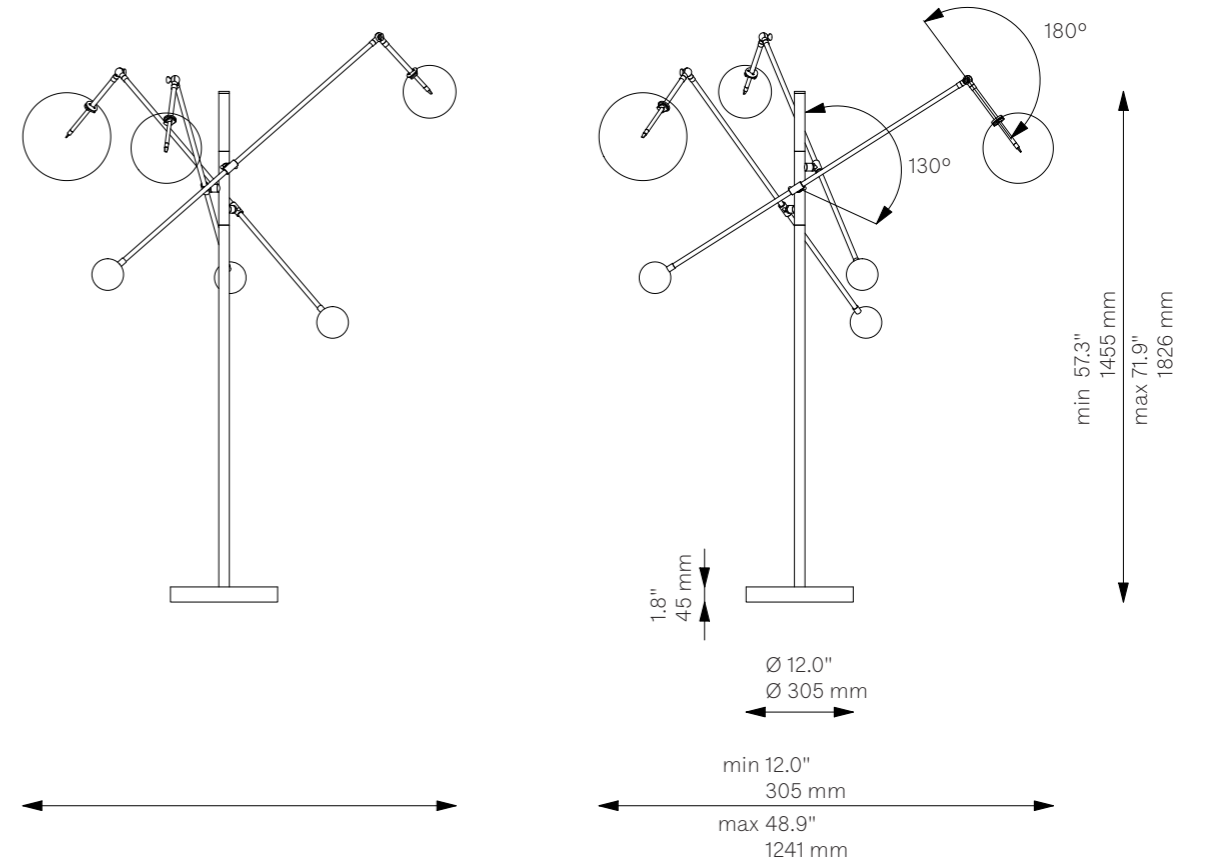

Milan 3 Arms

B070

Floor

Glass Lampshades	1 x Ø 250 mm / Ø 9.8"
	1 x Ø 200 mm / Ø 7.9"
	1 x Ø 150 mm / Ø 5.9"
	Borosilicate Transparent Glass

Weight	18.6 kg / 41.0 lb
---------------	-------------------

Light Source	LED Bulb (included)	3 x 1.6 W
	Max Wattage	3 x 15 W
	Total Lumens	540 lm
	Color Temperature	2700 K
	Bulb Base	G4

Dimmable with electronic
Dimmers only (ELV, trailing edge)

Finishes	LBB / Lacquered Burnished Brass
	BGM / Black Gunmetal
	PN / Polished Nickel

Cord	3000 mm / 118.1" with inline on-off switch and plug Switch location 500 mm / 19.7" from the base
-------------	---