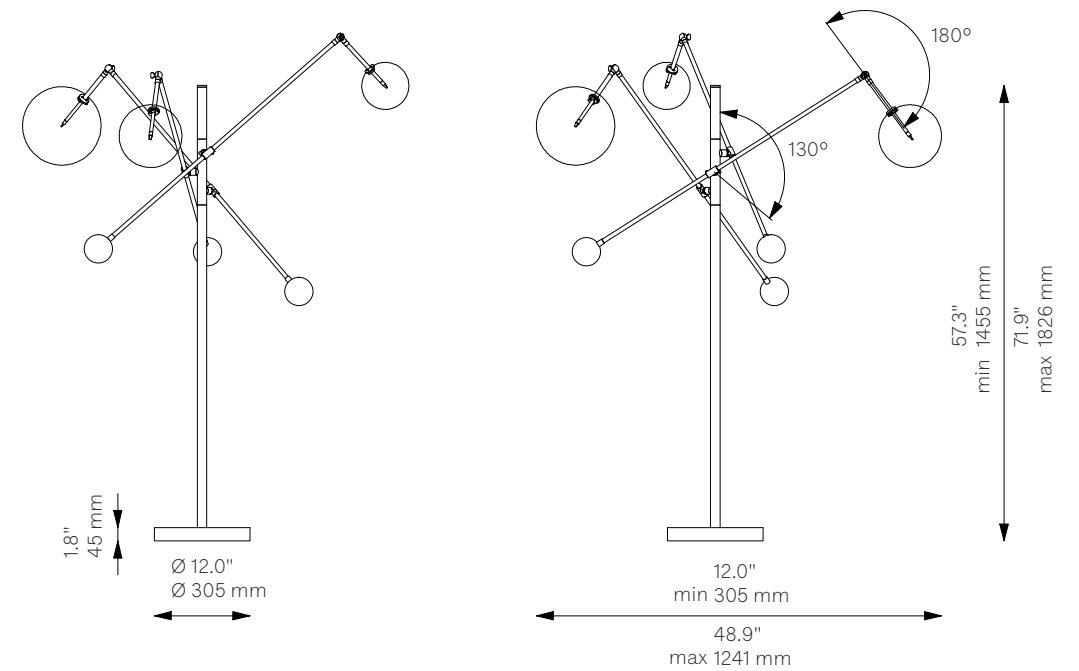

Milan 3 Arms

Floor Lamp - B070

Classic Collection

Schwung Product Information

Glass Lampshades

1 x Ø 250 mm / Ø 9.8"
 1 x Ø 200 mm / Ø 7.9"
 1 x Ø 150 mm / Ø 5.9"
 Borosilicate Transparent Glass

Weight

18.6 kg / 41.0 lb

Light Source

LED Bulb (included) 3 x 1.6 W
 Max Wattage 3 x 15 W
 Total Lumens 540 lm
 Color Temperature 2700 K
 Bulb Base G4, 12 V

Dimmable with electronic dimmers only (ELV, trailing edge)

Finishes

LBB / Lacquered Burnished Brass
 BGM / Black Gunmetal
 PN / Polished Nickel (extra charge of 25%)

Cord

3 m / 118.1" with inline on-off switch and plug
 Switch location 50 cm / 19.7" from the base

CE/UL Certified

CE/UL

Ingress Protection

IP 20