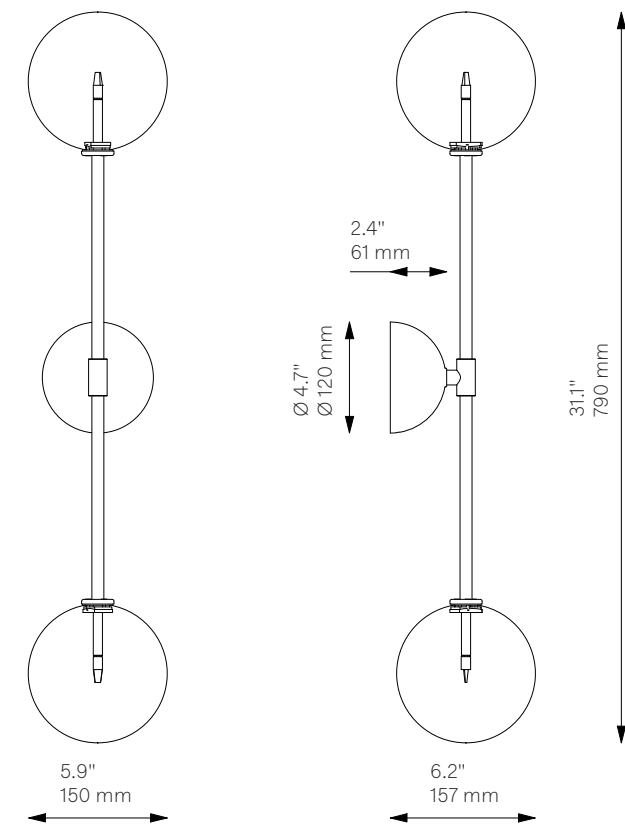

Miron

Wall Sconce - B071

Classic Collection

| | | |
|---------------------------|---|-----------|
| Glass Lampshades | 2 x Ø 150 mm / Ø 5.9" Borosilicate Transparent Glass | |
| Weight | 1.5 kg / 3.3 lb | |
| Light Source | LED Bulb (included) | 2 x 1.6 W |
| | Max Wattage | 2 x 1.6 W |
| | Total Lumens | 180 lm |
| | Color Temperature | 2700 K |
| | Bulb Base | G4, 12 V |
| | Dimmable with electronic dimmers only (ELV, trailing edge) | |
| Finishes | LBB / Lacquered Burnished Brass BGM / Black Gunmetal PN / Polished Nickel (extra charge of 25%) | |
| CE/UL Certified | CE | |
| Ingress Protection | IP 20 | |