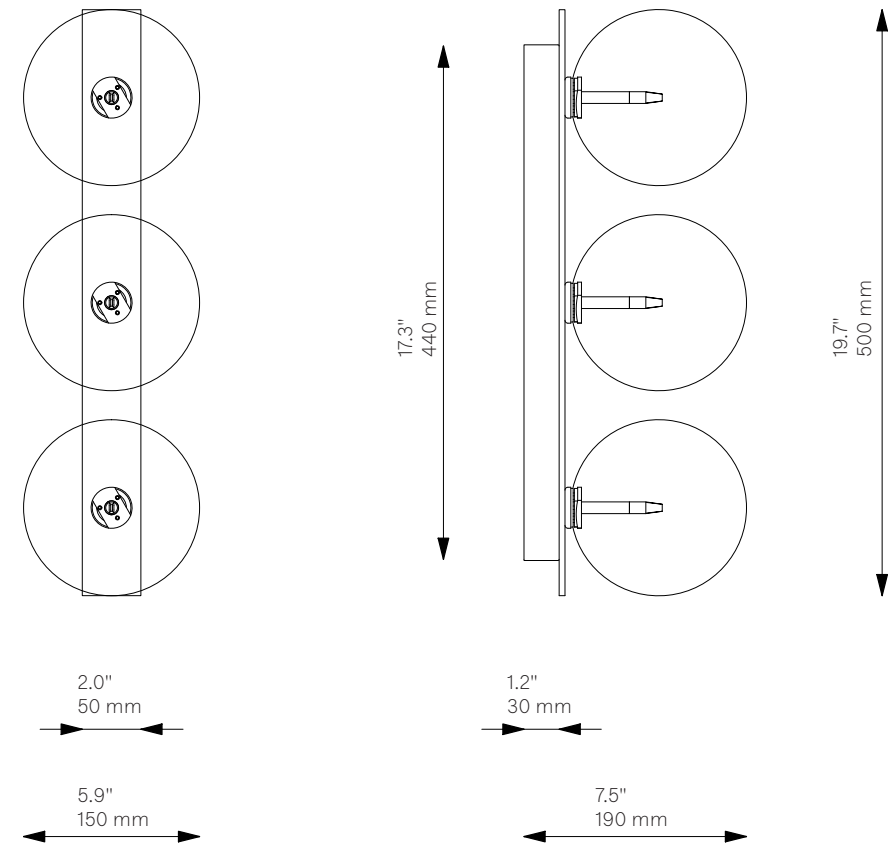

Oslo Triple

Wall Sconce - B073

Classic Collection

Glass Lampshades	3 x Ø 150 mm / Ø 5.9" Borosilicate Transparent Glass	
Weight	2.9 kg / 6.4 lb	
Light Source	LED Bulb (included)	3 x 1.6 W
	Max Wattage	3 x 15 W
	Total Lumens	540 lm
	Color Temperature	2700 K
	Bulb Base	G4
	Power Supply	230/120V CE/UL
	Dimmable with electronic dimmers only (ELV, trailing edge)	
Finishes	LBB / Lacquered Burnished Brass BGM / Black Gunmetal PN / Polished Nickel (extra charge of 25%)	
CE/UL Certified	CE	
Ingress Protection	IP 20	