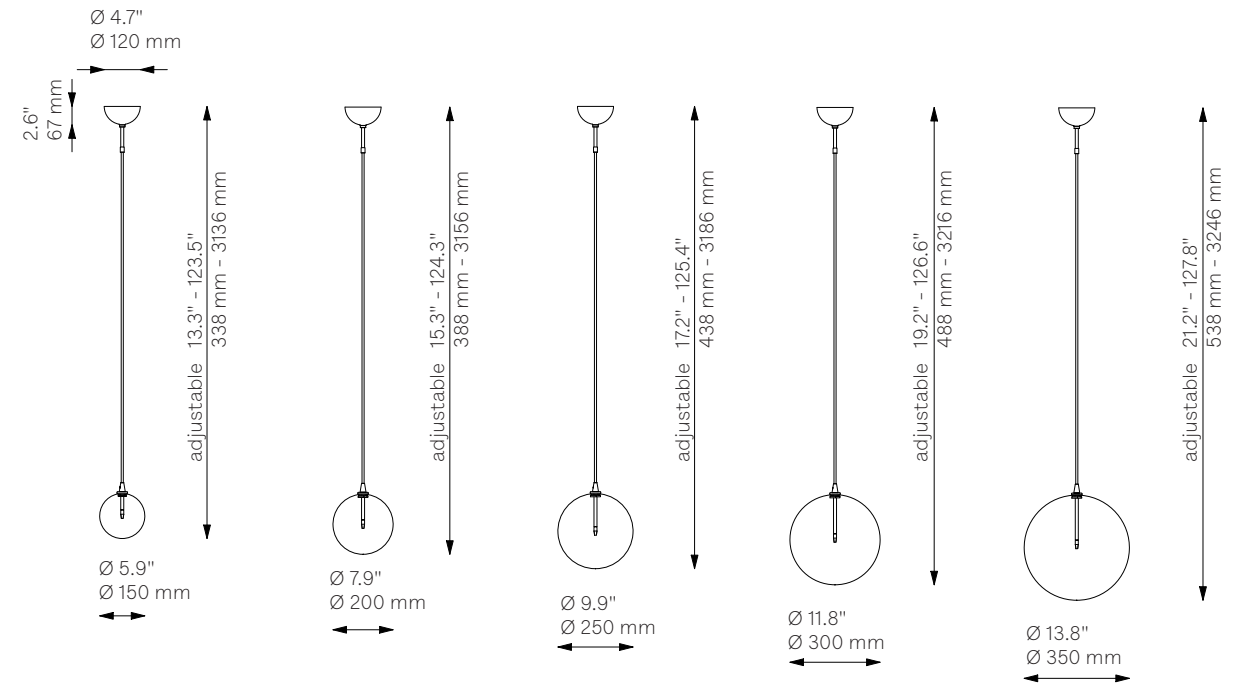

# Glass Globe

Pendant - B074-B078

B074,B076,B078 unavailable  
in the USA and Canada.

Classic Collection

## Glass Lampshades

1 x Ø 350 mm / Ø 13.8"  
1 x Ø 300 mm / Ø 11.8"  
1 x Ø 250 mm / Ø 9.9"  
1 x Ø 200 mm / Ø 7.9"  
1 x Ø 150 mm / Ø 5.9"  
Borosilicate Transparent Glass

## Weight

|          |                 |
|----------|-----------------|
| Ø 350 mm | 2.4 kg / 5.3 lb |
| Ø 300 mm | 2.0 kg / 4.4 lb |
| Ø 250 mm | 1.7 kg / 3.8 lb |
| Ø 200 mm | 1.3 kg / 2.9 lb |
| Ø 150 mm | 1.1 kg / 2.4 lb |

## Light Source

|                     |                |
|---------------------|----------------|
| LED Bulb (included) | 1 x 1.6 W      |
| Max Wattage         | 1 x 20 W       |
| Total Lumens        | 180 lm         |
| Color Temperature   | 2700 K         |
| Bulb Base           | G4             |
| Power Supply        | 230/120V CE/UL |