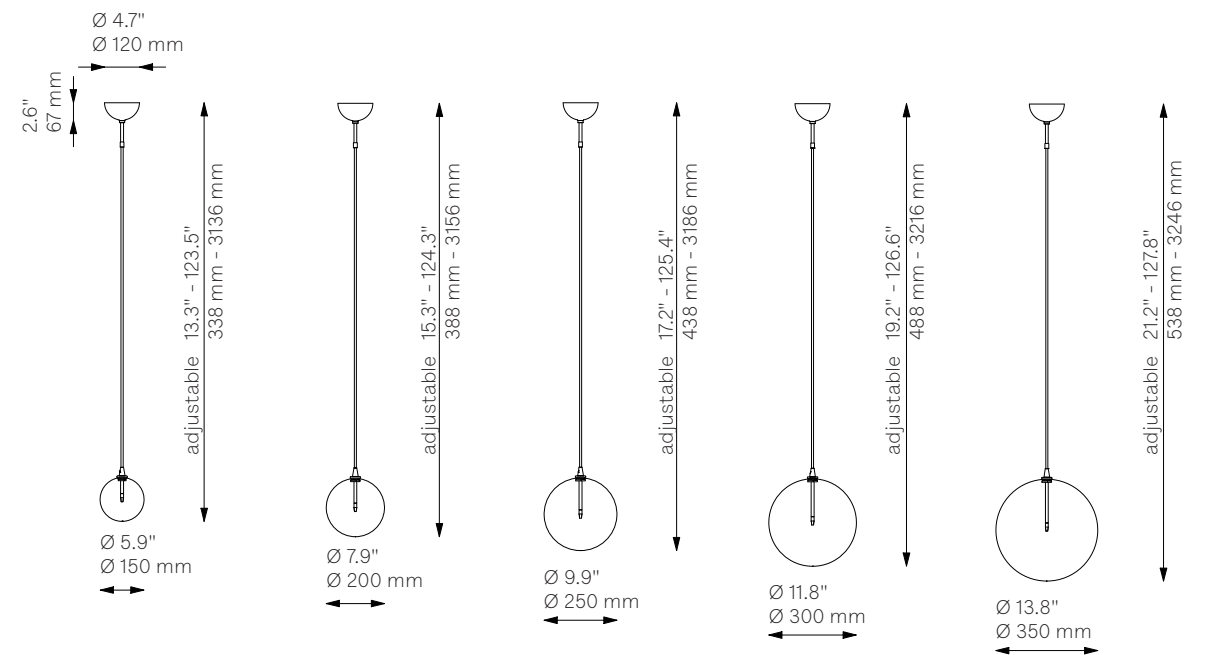

Glass Globe

Pendant - B074-B078

B074, B076, B078 unavailable
in the USA and Canada.

Classic Collection

Schwung Product Information

Glass Lampshades

1 x $\varnothing 350$ mm / $\varnothing 13.8"$
 1 x $\varnothing 300$ mm / $\varnothing 11.8"$
 1 x $\varnothing 250$ mm / $\varnothing 9.9"$
 1 x $\varnothing 200$ mm / $\varnothing 7.9"$
 1 x $\varnothing 150$ mm / $\varnothing 5.9"$
 Borosilicate Transparent Glass

Weight

$\varnothing 350$ mm 2.4 kg / 5.3 lb
 $\varnothing 300$ mm 2.0 kg / 4.4 lb
 $\varnothing 250$ mm 1.7 kg / 3.8 lb
 $\varnothing 200$ mm 1.3 kg / 2.9 lb
 $\varnothing 150$ mm 1.1 kg / 2.4 lb

Light Source

LED Bulb (included) 1 x 1.6 W
 Max Wattage 1 x 20 W
 Total Lumens 180 lm
 Color Temperature 2700 K
 Bulb Base G4, 12 V
 Power Supply 230/120V CE/UL

Dimmable with electronic dimmers only (ELV, trailing edge)