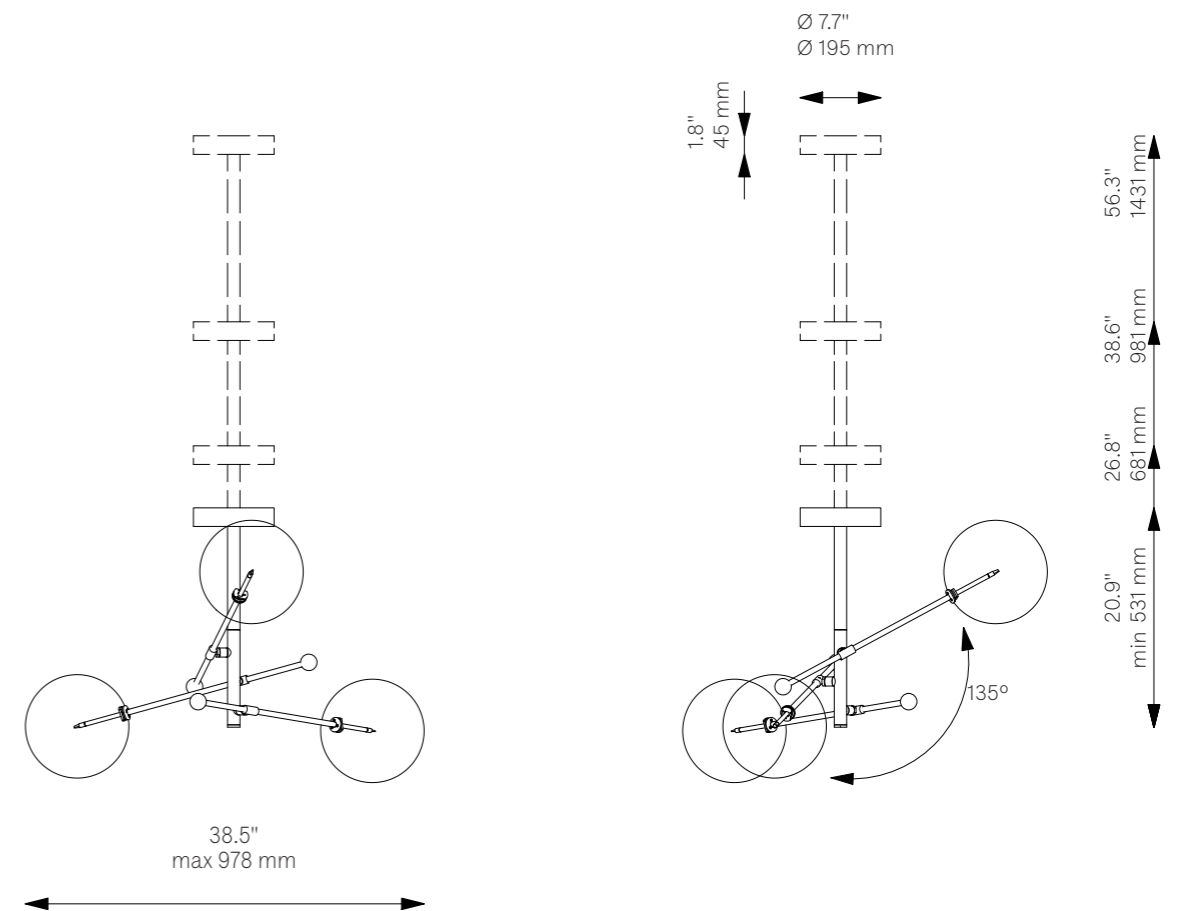

RD15 3 Arms

Chandelier - B079

Ceiling

Glass Lampshades	3 x Ø 250 mm / Ø 9.8" Borosilicate Transparent Glass		
Weight	10.5 kg / 23.1 lb		
Light Source	LED Bulb (included)	3 x 1.6 W	
	Max Wattage	3 x 5 W	
	Total Lumens	540 lm	
	Color Temperature	2700 K	
	Bulb Base	G4	
	Dimmable with electronic Dimmers only (ELV, trailing edge)		
Finishes	LBB / Lacquered Burnished Brass BGM / Black Gunmetal PN / Polished Nickel		
Extension Rods (Included)	1 x 150 mm 1 x 5.9"	1 x 300 mm 1 x 11.8"	1 x 450 mm 1 x 17.7"
CE/UL Certified	CE/UL		
Ingress Protection	IP 20		