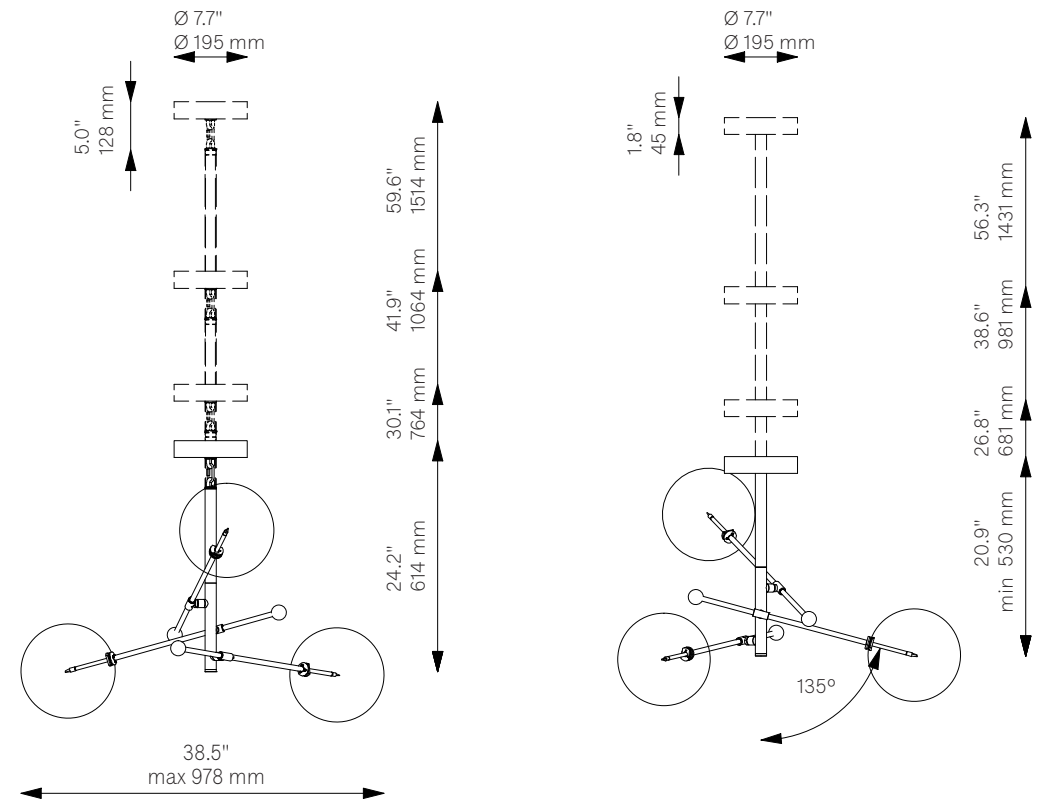

RD15 3 Arms

Chandelier - B079

Classic Collection

Schwung Product Information

Glass Lampshades	3 x Ø 250 mm / Ø 9.8" Borosilicate Transparent Glass		
Weight	10.5 kg / 23.1 lb		
Light Source	LED Bulb (included)	3 x 1.6 W	
	Max Wattage	3 x 5 W	
	Total Lumens	540 lm	
	Color Temperature	2700 K	
	Bulb Base	G4, 12 V	
	Power Supply	230/120V CE/UL	
	Dimmable with electronic dimmers only (ELV, trailing edge)		
Finishes	LBB / Lacquered Burnished Brass BGM / Black Gunmetal PN / Polished Nickel (extra charge of 25%)		
Extension Rods (Included)	1 x 150 mm 1 x 5.9"	1 x 300 mm 1 x 11.8"	1 x 450 mm 1 x 17.7"
Canopy (Vaulted Ceiling Compatible)	Ø 195 mm Ø 7.7"	H 45 mm H 1.8"	
CE/UL Certified	CE/UL		
Ingress Protection	IP 20		