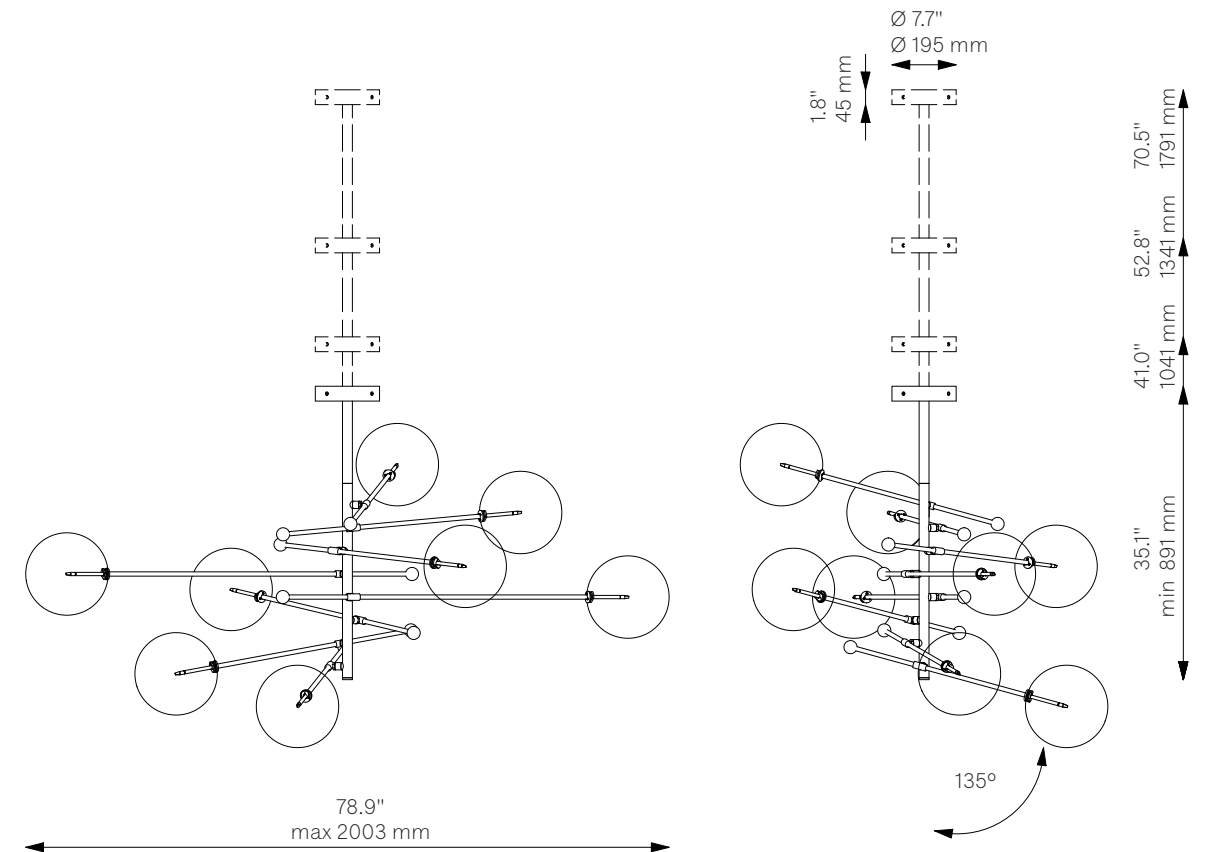

RD15 8 Arms

Chandelier - B080

Ceiling

Glass Lampshades	8 x Ø 250 mm / Ø 9.8" Borosilicate Transparent Glass		
Weight	20.2 kg / 44.5 lb		
Light Source	LED Bulb (included)	8 x 1.6 W	
	Max Wattage	8 x 5 W	
	Total Lumens	1440 lm	
	Color Temperature	2700 K	
	Bulb Base	G4	
	Dimmable with electronic Dimmers only (ELV, trailing edge)		
Finishes	LBB / Lacquered Burnished Brass BGM / Black Gunmetal PN / Polished Nickel		
Extension Rods (Included)	1 x 150 mm 1 x 5.9"	1 x 300 mm 1 x 11.8"	1 x 450 mm 1 x 17.7"
CE/UL Certified	CE/UL		
Ingress Protection	IP 20		