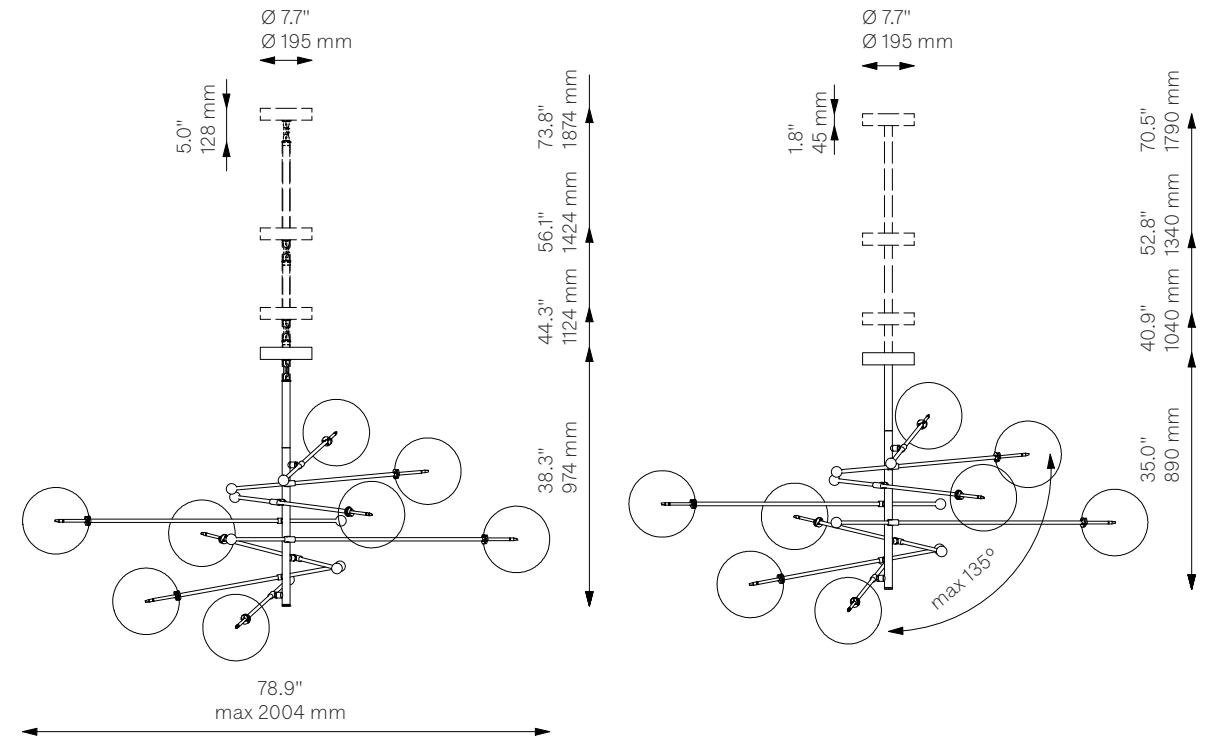

# RD15 8 Arms

Chandelier - B080

Unavailable in the USA and Canada.

Classic Collection

## Schwung Product Information

**Glass Lampshades** 8 x Ø 250 mm / Ø 9.8"  
Borosilicate Transparent Glass

**Weight** 21.0 kg / 46.3 lb

**Light Source**

LED Bulb (included)	8 x 1.6 W
Max Wattage	8 x 5 W
Total Lumens	1440 lm
Color Temperature	2700 K
Bulb Base	G4, 12 V
Power Supply	230/120V CE/UL

1 x 150 mm	1 x 300 mm	1 x 450 mm
1 x 5.9"	1 x 11.8"	1 x 17.7"

**Canopy (Vaulted Ceiling Compatible)**

Ø 195 mm	H 45 mm
Ø 7.7"	H 1.8"

**CE/UL Certified** CE/UL

**Ingress Protection** IP 20