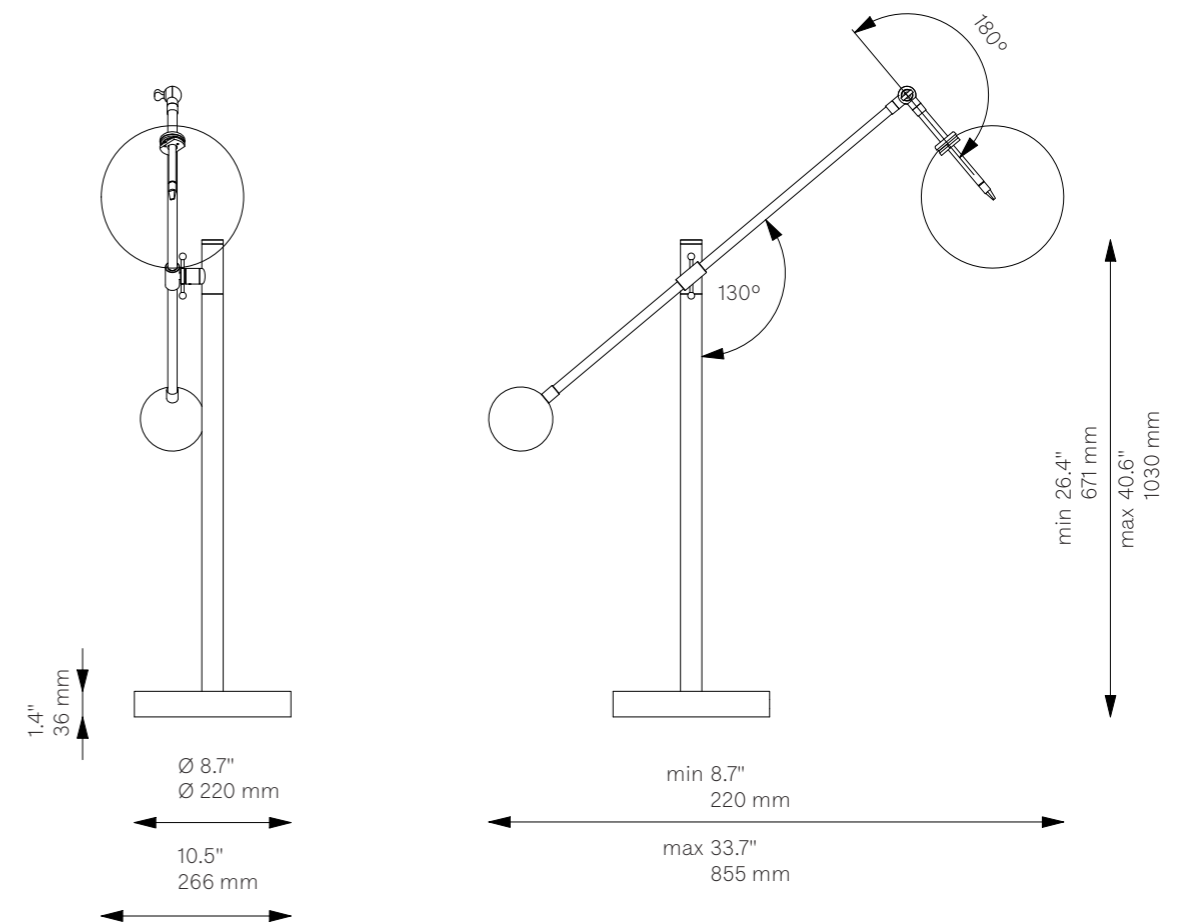

Milan

B081

Table

Glass Lampshades 1 x Ø 200 mm / Ø 7.9"
Borosilicate Transparent Glass

Weight 7.4 kg / 16.3 lb

Light Source LED Bulb (included) 1 x 1.6 W
Max Wattage 1 x 15 W
Total Lumens 180 lm
Color Temperature 2700 K
Bulb Base G4

Dimmable with electronic
Dimmers only (ELV, trailing edge)

Finishes LBB / Lacquered Burnished Brass
BGM / Black Gunmetal
PN / Polished Nickel

Cord 3000 mm / 118.1" with inline on-off switch and plug
Switch location 500 mm / 19.7" from the base