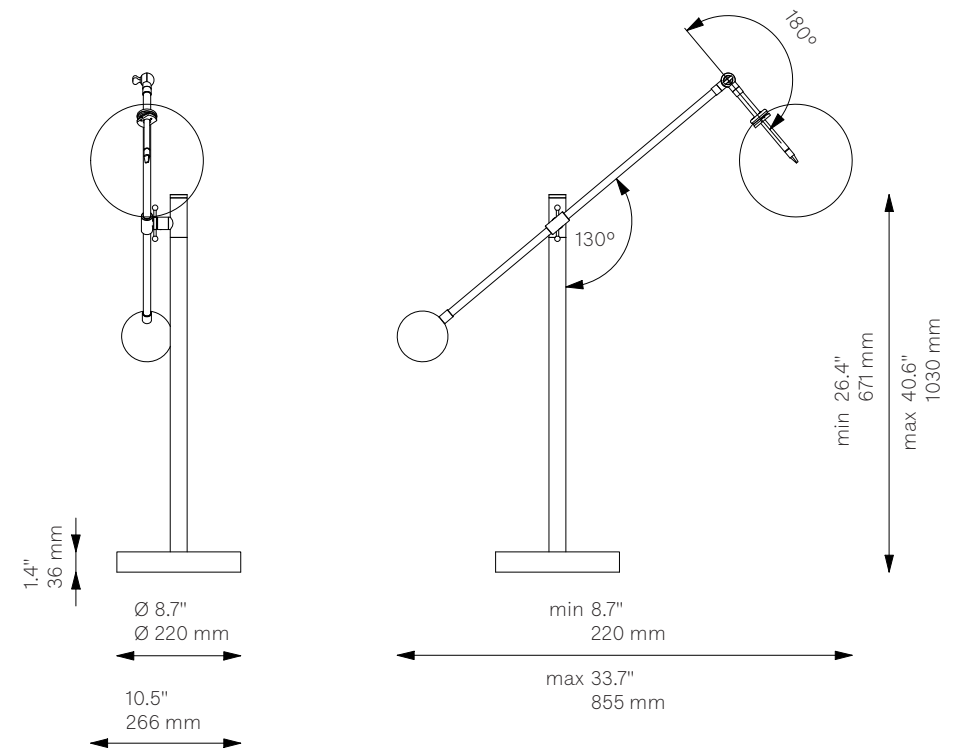

# Milan

Table Lamp - B081

Unavailable in the USA and Canada.

Classic Collection

## Schwung Product Information

<b>Glass Lampshades</b>	1 x Ø 200 mm / Ø 7.9" Borosilicate Transparent Glass	
<b>Weight</b>	7.4 kg / 16.3 lb	
<b>Light Source</b>	LED Bulb (included)	1 x 1.6 W
	Max Wattage	1 x 15 W
	Total Lumens	180 lm
	Color Temperature	2700 K
	Bulb Base	G4, 12 V
	Dimmable with electronic dimmers only (ELV, trailing edge)	
<b>Finishes</b>	LBB / Lacquered Burnished Brass BGM / Black Gunmetal PN / Polished Nickel (extra charge of 25%)	
<b>Cord</b>	3 m / 118.1" with inline on-off switch and plug Switch location 50 cm / 19.7" from the base	
<b>CE/UL Certified</b>	CE/UL	
<b>Ingress Protection</b>	IP 20	