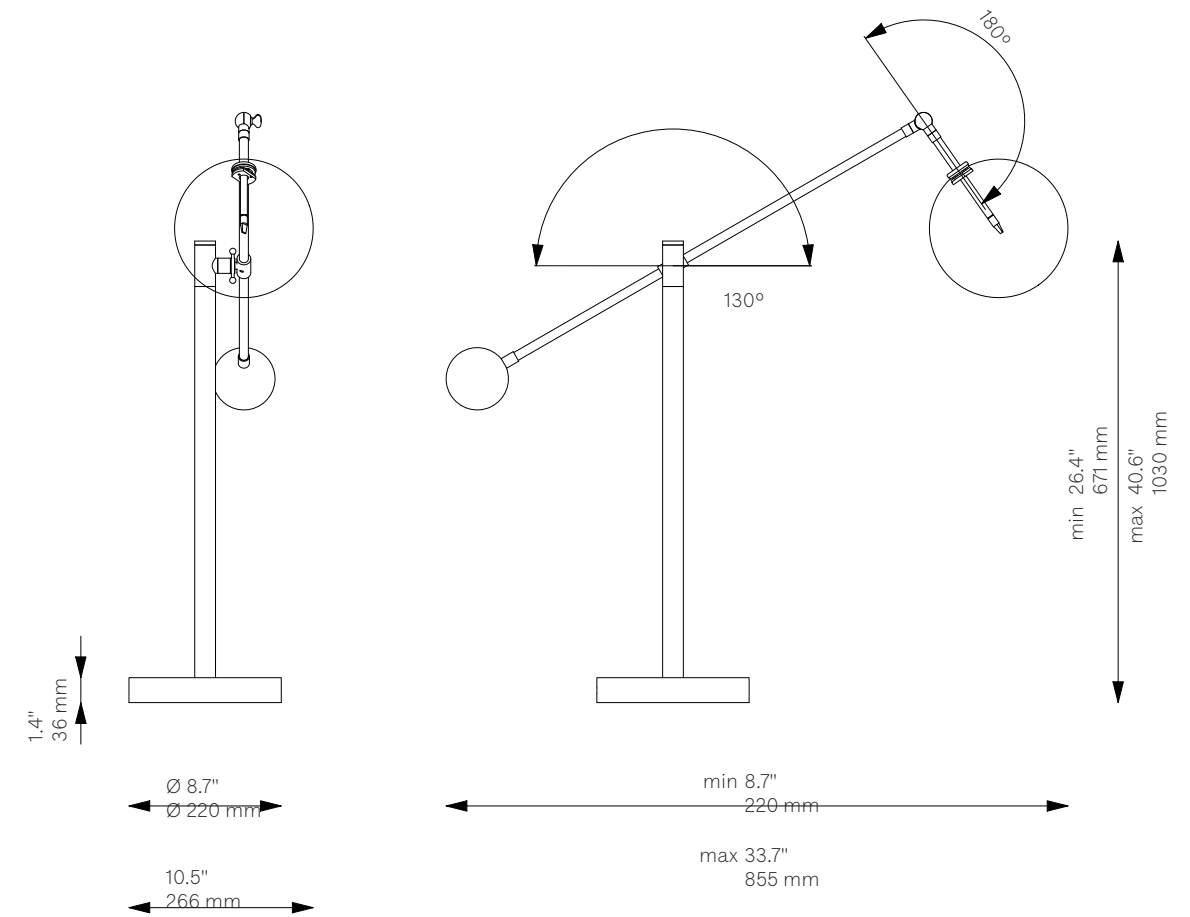

Milan

Table Lamp - B081

Unavailable in the USA and Canada.

Classic Collection

Glass Lampshades	1 x Ø 200 mm / Ø 7.9" Borosilicate Transparent Glass												
Weight	7.4 kg / 16.3 lb												
Light Source	<table border="0"> <tr> <td>LED Bulb (included)</td> <td>1 x 1.6 W</td> </tr> <tr> <td>Max Wattage</td> <td>1 x 15 W</td> </tr> <tr> <td>Total Lumens</td> <td>180 lm</td> </tr> <tr> <td>Color Temperature</td> <td>2700 K</td> </tr> <tr> <td>Bulb Base</td> <td>G4</td> </tr> <tr> <td>Power Supply</td> <td>230/120V CE/UL</td> </tr> </table>	LED Bulb (included)	1 x 1.6 W	Max Wattage	1 x 15 W	Total Lumens	180 lm	Color Temperature	2700 K	Bulb Base	G4	Power Supply	230/120V CE/UL
LED Bulb (included)	1 x 1.6 W												
Max Wattage	1 x 15 W												
Total Lumens	180 lm												
Color Temperature	2700 K												
Bulb Base	G4												
Power Supply	230/120V CE/UL												

Dimmable with electronic dimmers only (ELV, trailing edge)

Finishes	LBB / Lacquered Burnished Brass BGM / Black Gunmetal PN / Polished Nickel (extra charge of 25%)
-----------------	---

Cord	3000 mm / 118.1" with inline on-off switch and plug Switch location 500 mm / 19.7" from the base
-------------	---