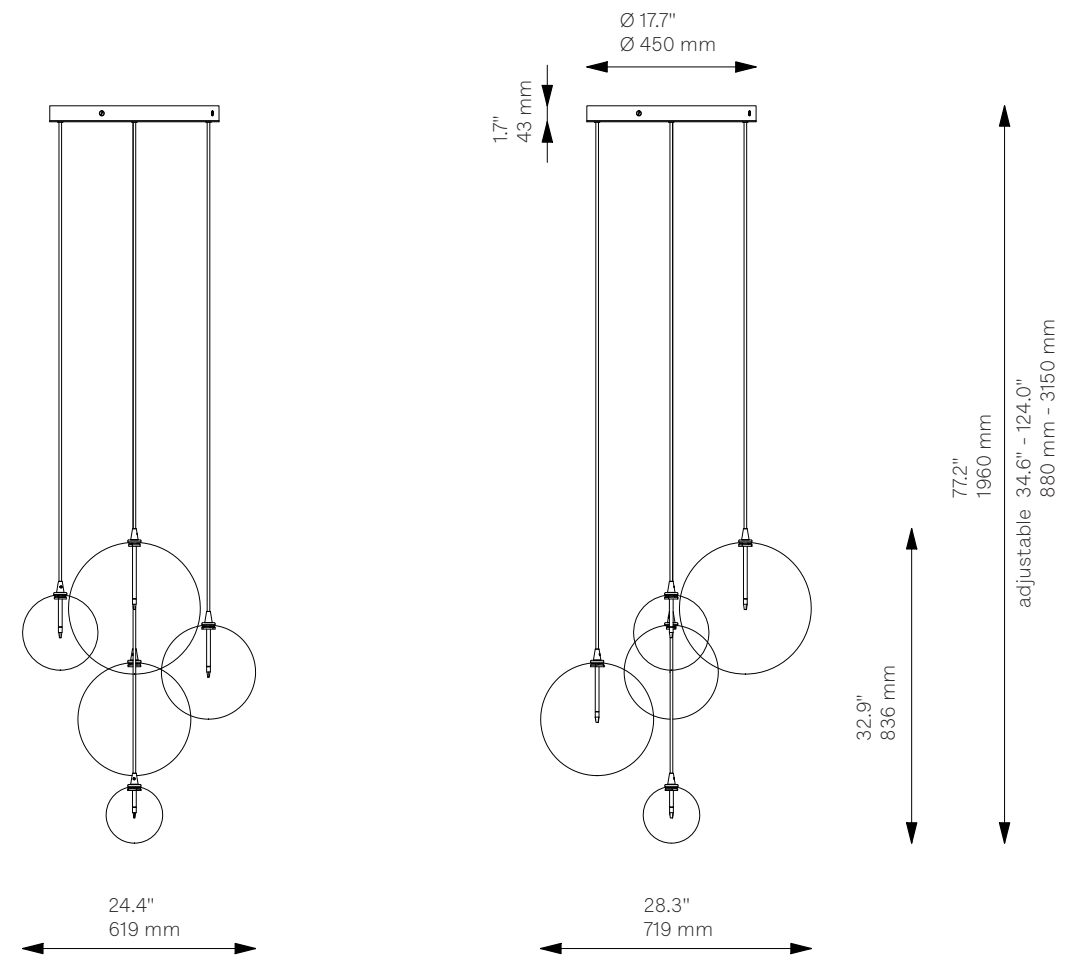

Cluster 5 Mix

Chandelier - B084

Unavailable in the USA and Canada.

Classic Collection

Glass Lampshades

1 x $\text{Ø } 350 \text{ mm}$ / $\text{Ø } 13.8''$
 1 x $\text{Ø } 300 \text{ mm}$ / $\text{Ø } 11.8''$
 1 x $\text{Ø } 250 \text{ mm}$ / $\text{Ø } 9.9''$
 1 x $\text{Ø } 200 \text{ mm}$ / $\text{Ø } 7.9''$
 1 x $\text{Ø } 150 \text{ mm}$ / $\text{Ø } 5.9''$
 Borosilicate Transparent Glass

Weight

16.5 kg / 36.4 lb

Light Source

LED Bulb (included) 5 x 1.6 W
 Max Wattage 5 x 10 W
 Total Lumens 900 lm
 Color Temperature 2700 K
 Bulb Base G4
 Power Supply 230/120V CE/UL

Dimmable with electronic dimmers only (ELV, trailing edge)