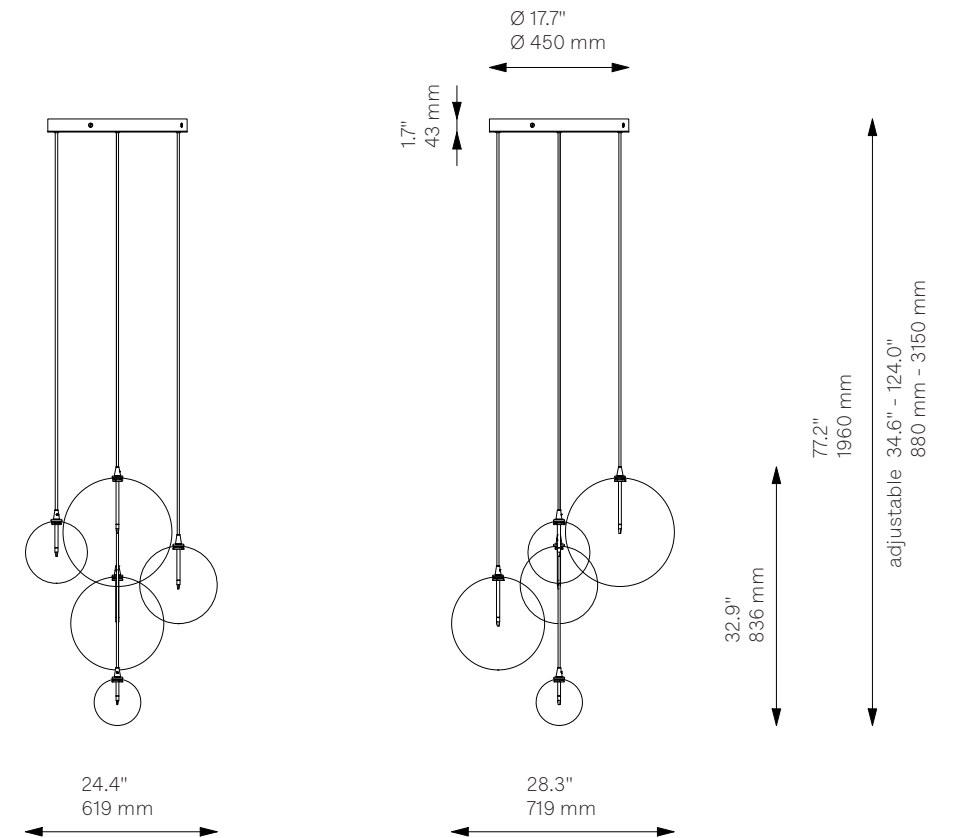

# Cluster 5 Mix

Chandelier - B084

Unavailable in the USA and Canada.

Classic Collection

## Schwung Product Information

<b>Glass Lampshades</b>	1 x Ø 350 mm / Ø 13.8" 1 x Ø 300 mm / Ø 11.8" 1 x Ø 250 mm / Ø 9.9" 1 x Ø 200 mm / Ø 7.9" 1 x Ø 150 mm / Ø 5.9" Borosilicate Transparent Glass
<b>Weight</b>	16.5 kg / 36.4 lb
<b>Light Source</b>	LED Bulb (included) 5 x 1.6 W Max Wattage 5 x 10 W Total Lumens 900 lm Color Temperature 2700 K Bulb Base G4, 12 V Power Supply 230/120V CE/UL  Dimmable with electronic dimmers only (ELV, trailing edge)
<b>Finishes</b>	LBB / Lacquered Burnished Brass BGM / Black Gunmetal PN / Polished Nickel (extra charge of 25%)
<b>CE/UL Certified</b>	CE/UL
<b>Ingress Protection</b>	IP 20