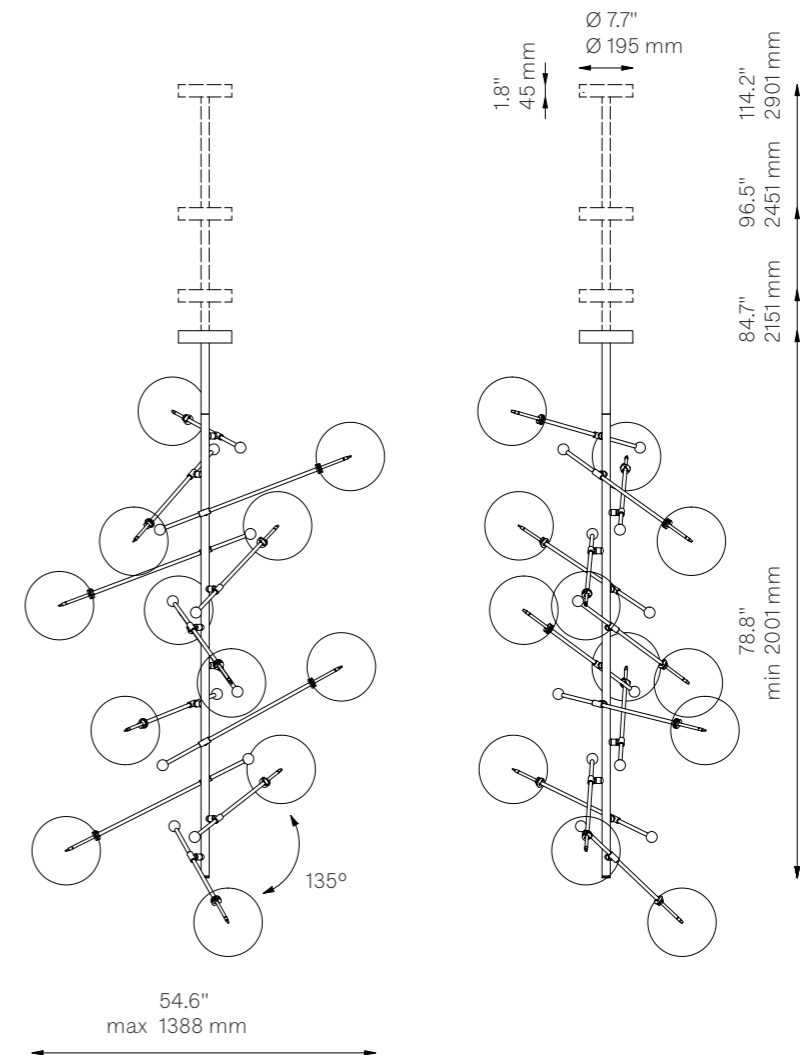

RD15 12 Arms

Chandelier - B100

Ceiling

Glass Lampshades

12 x Ø 250 mm / Ø 9.8"
Borosilicate Transparent Glass

Weight

32 kg / 70 lb

Light Source

LED Bulb (included) 12 x 1.6 W
Max Wattage 12 x 5 W
Total Lumens 2160 lm
Color Temperature 2700 K
Bulb Base G4

Dimmable with electronic
Dimmers only (ELV, trailing edge)

Finishes

LBB / Lacquered Burnished Brass
BGM / Black Gunmetal
PN / Polished Nickel

Extension Rods (Included)

1 x 150 mm	1 x 300 mm	1 x 450 mm
1 x 5.9"	1 x 11.8"	1 x 17.7"

CE/UL Certified

CE

Ingress Protection

IP 20