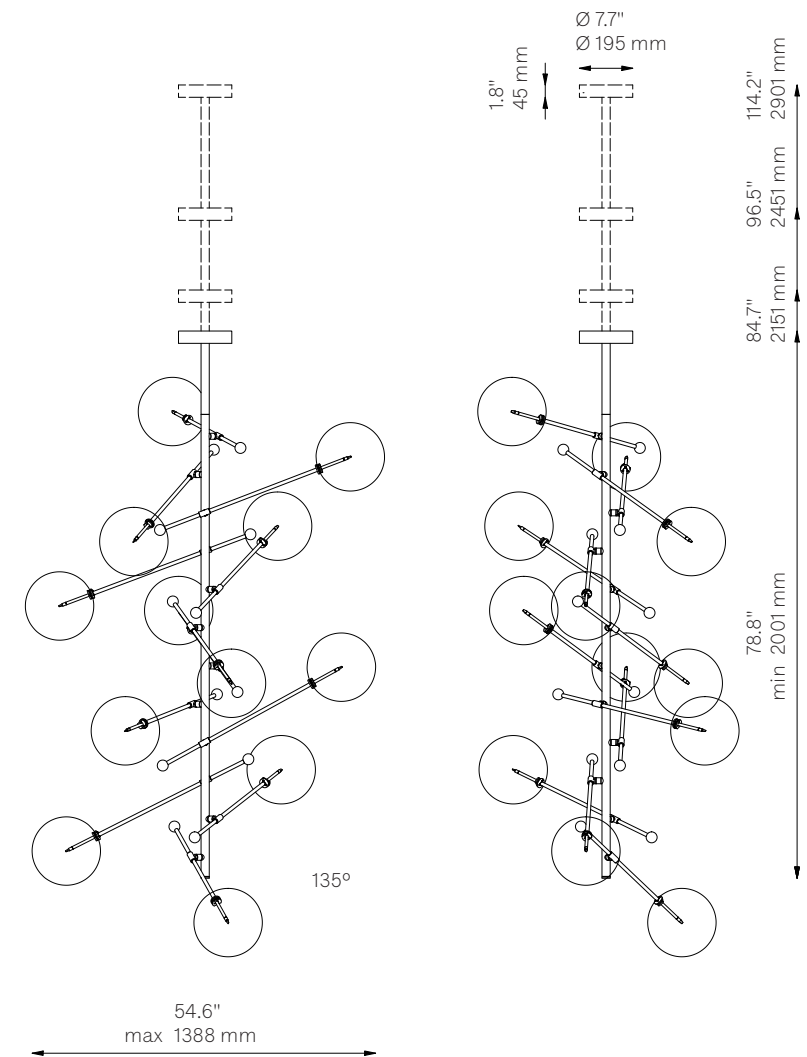

# RD15 12 Arms

Chandelier - B100

Classic Collection

<b>Glass Lampshades</b>	12 x Ø 250 mm / Ø 9.8" Borosilicate Transparent Glass		
<b>Weight</b>	32 kg / 70 lb		
<b>Light Source</b>	LED Bulb (included)	12 x 1.6 W	
	Max Wattage	12 x 5 W	
	Total Lumens	2160 lm	
	Color Temperature	2700 K	
	Bulb Base	G4	
	Power Supply	230/120V CE/UL	
	Dimmable with electronic dimmers only (ELV, trailing edge)		
<b>Finishes</b>	LBB / Lacquered Burnished Brass BGM / Black Gunmetal PN / Polished Nickel (extra charge of 25%)		
<b>Extension Rods (Included)</b>	1 x 150 mm 1 x 5.9"	1 x 300 mm 1 x 11.8"	1 x 450 mm 1 x 17.7"
<b>CE/UL Certified</b>	CE		
<b>Ingress Protection</b>	IP 20		