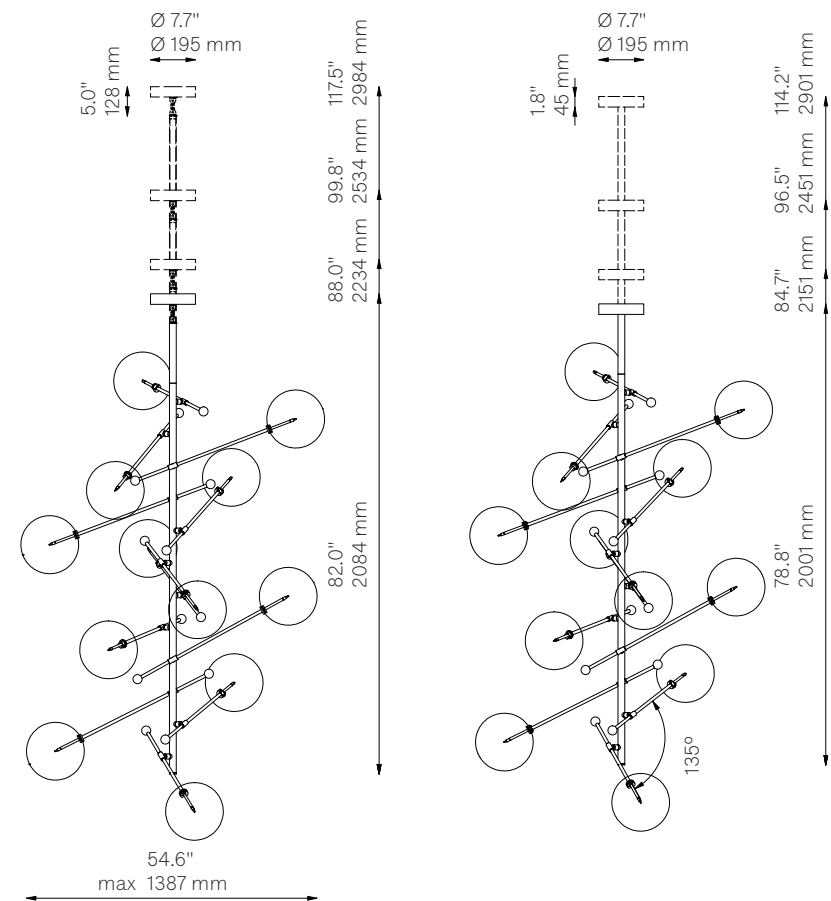

RD15 12 Arms

Chandelier - B100

Classic Collection

Schwung Product Information

Glass Lampshades	12 x Ø 250 mm / Ø 9.8" Borosilicate Transparent Glass		
Weight	32.0 kg / 70.0 lb		
Light Source	LED Bulb (included)	12 x 1.6 W	
	Max Wattage	12 x 1.6 W	
	Total Lumens	2160 lm	
	Color Temperature	2700 K	
	Bulb Base	G4, 12 V	
	Power Supply	230/120V CE/UL	
	Dimmable with electronic dimmers only (ELV, trailing edge)		
Finishes	LBB / Lacquered Burnished Brass BGM / Black Gunmetal PN / Polished Nickel (extra charge of 25%)		
Extension Rods (Included)	1 x 150 mm 1 x 5.9"	1 x 300 mm 1 x 11.8"	1 x 450 mm 1 x 17.7"
Canopy (Vaulted Ceiling Compatible)	Ø 195 mm Ø 7.7"	H 45 mm H 1.8"	
CE/UL Certified	CE		
Ingress Protection	IP 20		