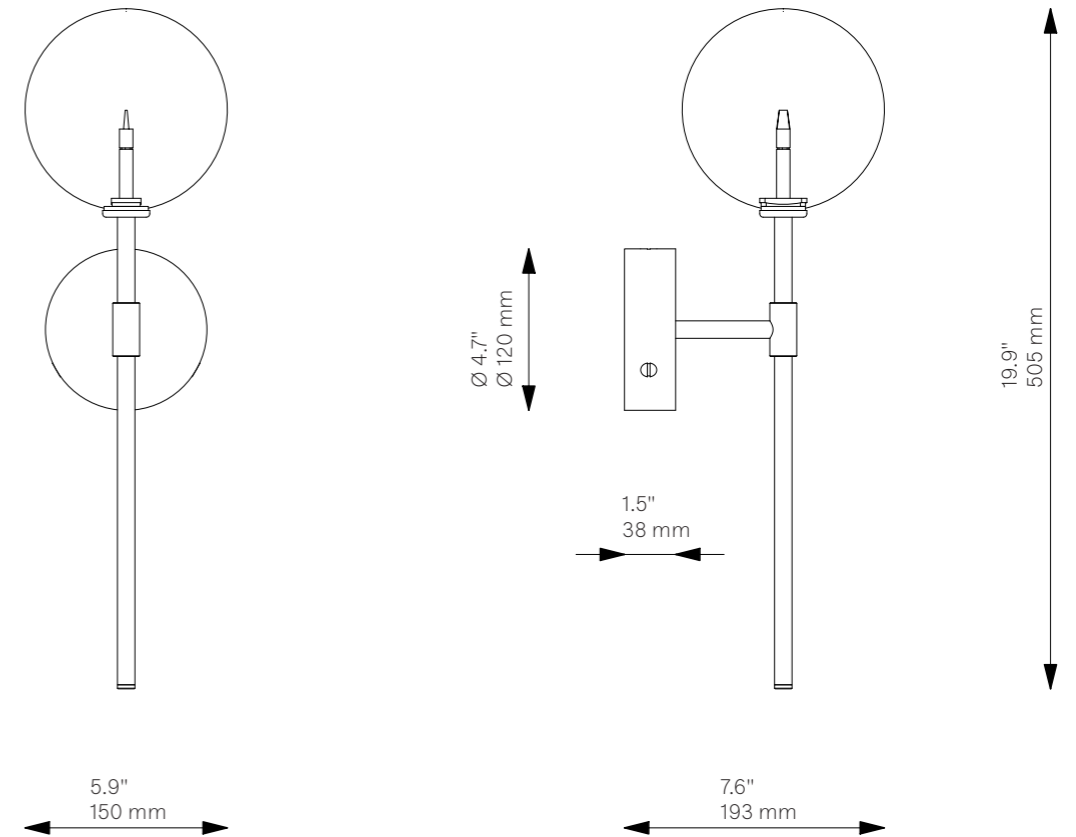

Dawn Single

B110

Wall

Glass Lampshades	1 x Ø 150 mm / Ø 5.9" Borosilicate Transparent Glass
Weight	1.8 kg / 4.0 lb
Light Source	LED Bulb (included) 1 x 1.6 W Max Wattage 1 x 20 W Total Lumens 180 lm Color Temperature 2700 K Bulb Base G4 Dimmable with electronic Dimmers only (ELV, trailing edge)
Finishes	LBB / Lacquered Burnished Brass BGM / Black Gunmetal PN / Polished Nickel
CE/UL Certified	CE/UL
Ingress Protection	IP 20