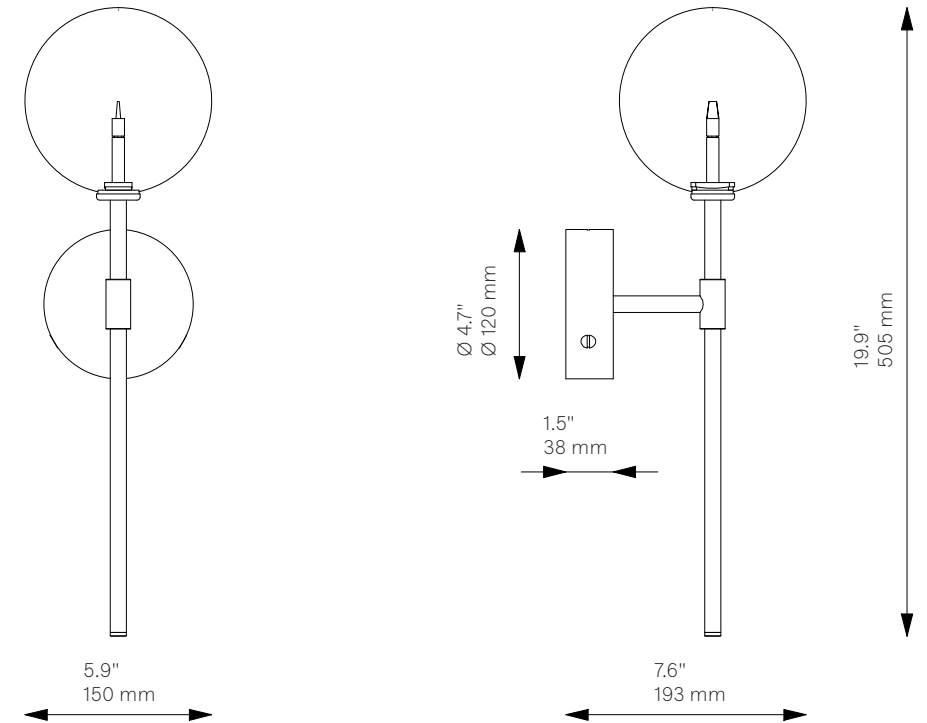

Dawn Single

Wall Sconce - B110

Unavailable in the USA and Canada.

Classic Collection

Glass Lampshades	1 x Ø 150 mm / Ø 5.9" Borosilicate Transparent Glass	
Weight	1.8 kg / 4.0 lb	
Light Source	LED Bulb (included)	1 x 1.6 W
	Max Wattage	1 x 20 W
	Total Lumens	180 lm
	Color Temperature	2700 K
	Bulb Base	G4, 12 V
	Dimmable with electronic dimmers only (ELV, trailing edge)	
Finishes	LBB / Lacquered Burnished Brass BGM / Black Gunmetal PN / Polished Nickel (extra charge of 25%)	
CE/UL Certified	CE/UL	
Ingress Protection	IP 20	