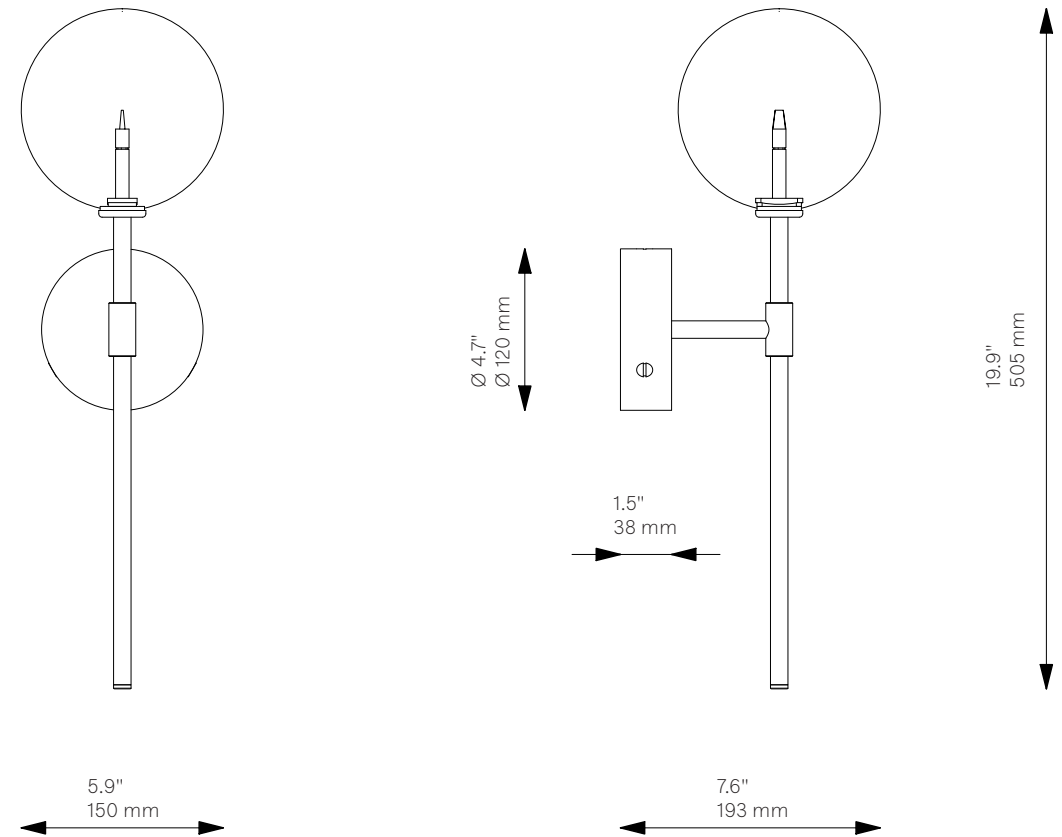

Dawn Single

Wall Sconce - B110

Unavailable in the USA and Canada.

Classic Collection

Glass Lampshades	1 x Ø 150 mm / Ø 5.9" Borosilicate Transparent Glass	
Weight	1.8 kg / 4.0 lb	
Light Source	LED Bulb (included)	1 x 1.6 W
	Max Wattage	1 x 20 W
	Total Lumens	180 lm
	Color Temperature	2700 K
	Bulb Base	G4
	Power Supply	230/120V CE/UL
	Dimmable with electronic dimmers only (ELV, trailing edge)	
Finishes	LBB / Lacquered Burnished Brass BGM / Black Gunmetal PN / Polished Nickel (extra charge of 25%)	
CE/UL Certified	CE/UL	
Ingress Protection	IP 20	