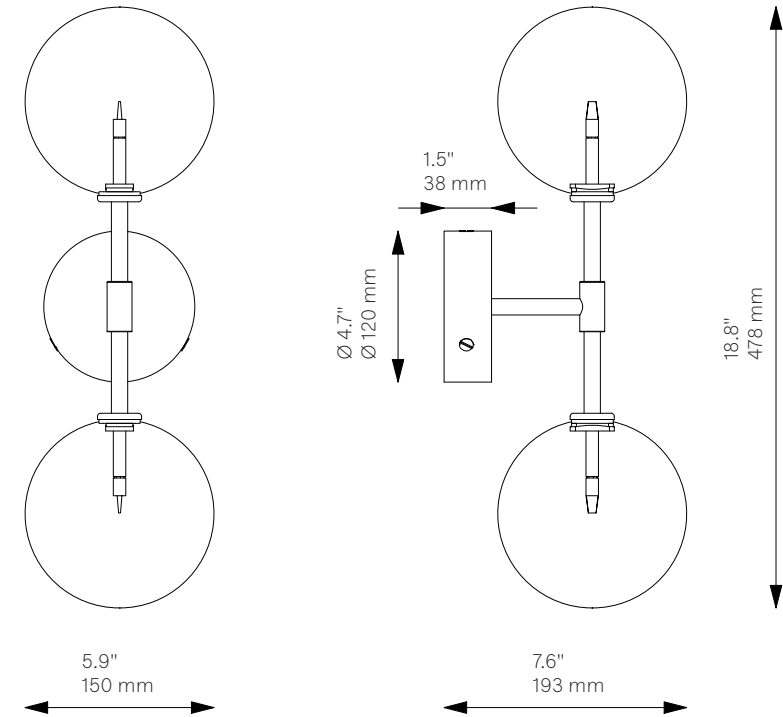

Schwung Product Information

Dawn Dual

Wall Sconce - B111

Unavailable in the USA and Canada.

Classic Collection

Glass Lampshades	2 x Ø 150 mm / Ø 5.9" Borosilicate Transparent Glass	
Weight	2.0 kg / 4.4 lb	
Light Source	LED Bulb (included)	2 x 1.6 W
	Max Wattage	2 x 20 W
	Total Lumens	360 lm
	Color Temperature	2700 K
	Bulb Base	G4, 12 V
	Dimmable with electronic dimmers only (ELV, trailing edge)	
Finishes	LBB / Lacquered Burnished Brass BGM / Black Gunmetal PN / Polished Nickel (extra charge of 25%)	
CE/UL Certified	CE/UL	
Ingress Protection	IP 20	