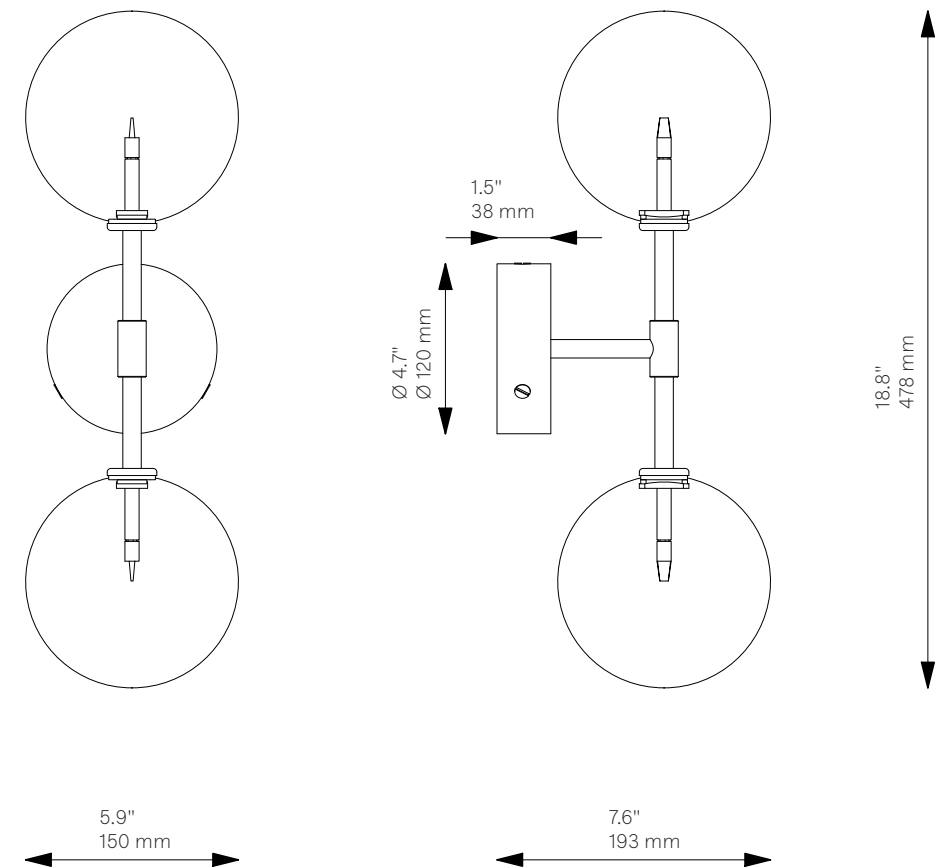

Dawn Dual

Wall Sconce - B111

Unavailable in the USA and Canada.

Classic Collection

Glass Lampshades	2 x Ø 150 mm / Ø 5.9" Borosilicate Transparent Glass	
Weight	2.0 kg / 4.4 lb	
Light Source	LED Bulb (included)	2 x 1.6 W
	Max Wattage	2 x 20 W
	Total Lumens	360 lm
	Color Temperature	2700 K
	Bulb Base	G4
	Power Supply	230/120V CE/UL
	Dimmable with electronic dimmers only (ELV, trailing edge)	
Finishes	LBB / Lacquered Burnished Brass BGM / Black Gunmetal PN / Polished Nickel (extra charge of 25%)	
CE/UL Certified	CE/UL	
Ingress Protection	IP 20	