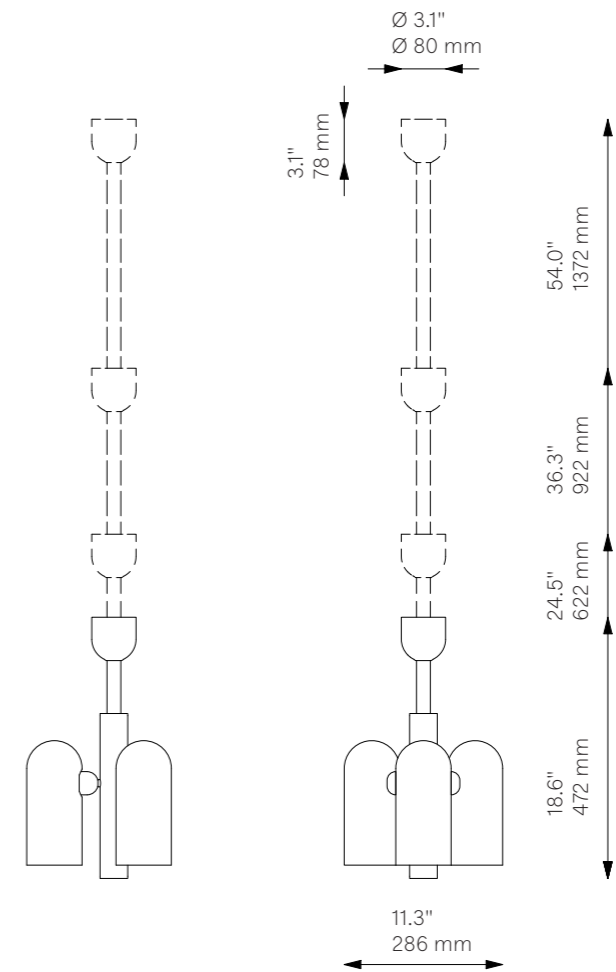

Odyssey 3

Pendant - B140

Ceiling

Glass Lampshades	3 x Ø 100 mm x H 225 mm 3 x Ø 3.9" x H 8.9" Triplex Opal Glass (acid etch on the outside)		
Weight	5.7 kg / 12.6 lb		
Light Source	LED Bulb (included)	3 x 5 W	
	Max Wattage	3 x 15 W	
	Total Lumens	1350-1500 lm	
	Color Temperature	3000 K	
	Bulb Base	E14 / E12	
	Bulb Size	G45, max length 80 mm / 3.2"	
	Dimmable with electronic Dimmers only (ELV, trailing edge)		
Finishes	LBB / Lacquered Burnished Brass BGM / Black Gunmetal PN / Polished Nickel		
Extension Rods (Included)	1 x 150 mm 1 x 5.9"	1 x 300 mm 1 x 11.8"	1 x 450 mm 1 x 17.7"
CE/UL Certified	CE/UL		
Ingress Protection	IP 20		