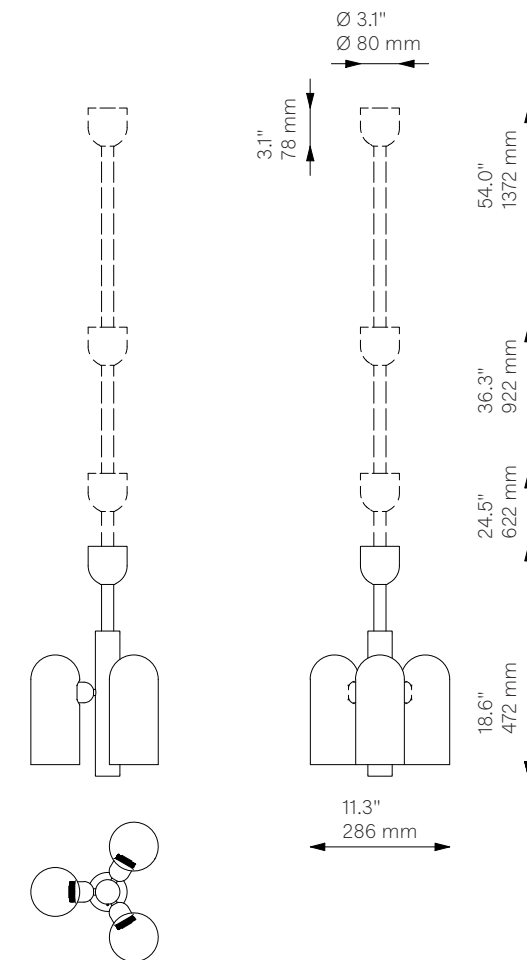

# Odyssey 3

Pendant - B140

Odyssey Collection

<b>Glass Lampshades</b>	3 x Ø 100 mm x H 225 mm 3 x Ø 3.9" x H 8.9" Triplex Opal Glass (acid etch on the outside)		
<b>Weight</b>	5.7 kg / 12.6 lb		
<b>Light Source</b>	LED Bulb (included)	3 x 5 W	
	Max Wattage	3 x 15 W	
	Total Lumens	1350-1500 lm	
	Color Temperature	3000 K	
	Bulb Base	E14 / E12	
	Bulb Size	G45, max length 80 mm / 3.2"	
	Power Supply	230/120V CE/UL	
	Dimmable with electronic dimmers only (ELV, trailing edge)		
<b>Finishes</b>	LBB / Lacquered Burnished Brass BGM / Black Gunmetal PN / Polished Nickel (extra charge of 25%)		
<b>Extension Rods (Included)</b>	1 x 150 mm 1 x 5.9"	1 x 300 mm 1 x 11.8"	1 x 450 mm 1 x 17.7"
<b>CE/UL Certified</b>	CE/UL		
<b>Ingress Protection</b>	IP 20		